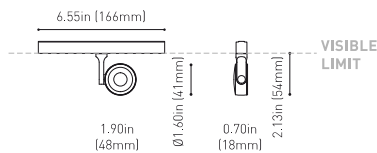

### DIMENSIONS

### LIGHTING FIXTURE | PHOTOMETRIC DATA

Lighting efficiency	90%
Delivered luminous flux	423 Lm
Light beam angle	17°

### OTHER DATA

Environmental location	DAMP
Swivel angle	310°
Rotation angle	360°
Track type	Track 48V
Weight	0.25 lb   112 gr
Packaged weight	0.35 lb   160 gr
Packaging dimensions	7.48 x 5.71 x 0.94 in   190 x 145 x 24 mm
Materials	Aluminium - Polycarbonate