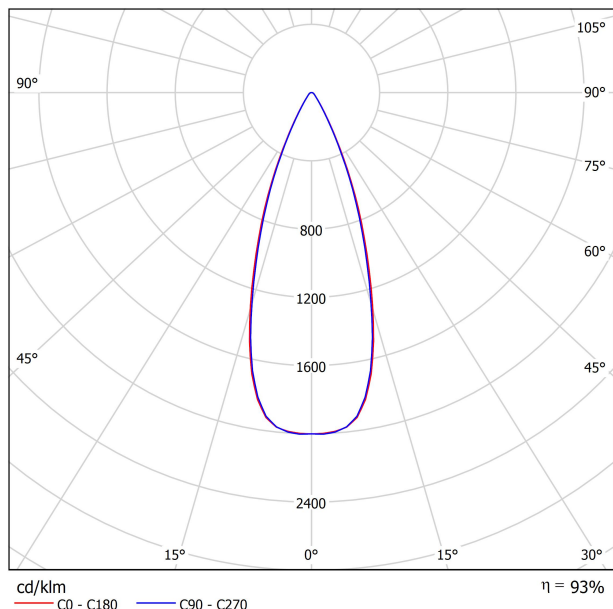

DIMENSIONS

ACCESORIES

TRACK 48V OPTIONS

AWARDS

Name	SIX M 48V SHORT UL DIM DALI 38° 4000K WT
Reference	U3300232WT-S
Color	Textured white
Category	Track Lights

Type	LED
Gross luminous flux	2160 Lm
Color temperature	4000 K
Chromatic stability	MacAdam Step 2
Color Rendering Index	CRI>90
Power	17 W
Efficacy	127 Lm/W
LED lifespan	L90B10>55.000h

Lighting efficiency	93%
Delivered luminous flux	2009 Lm
Light beam angle	38°

Power values of the system	18,00 W
Dimming	DALI

Environmental location	DAMP
Swivel angle	310°
Rotation angle	360°
Track type	Track 48V
Weight	0.67 lb 303 gr
Packaged weight	0.83 lb 375 gr
Packaging dimensions	7.40 x 6.50 x 2.09 in 188 x 165 x 53 mm
Materials	Aluminium - Polycarbonate

PRODUCT

LIGHT SOURCE

LIGHTING FIXTURE | PHOTOMETRIC DATA

LIGHTING FIXTURE | ELECTRICAL DATA

OTHER DATA

Six 48V is a family of spotlights for low voltage tracklight applications that stands out for its lightness and elegance. Available in L, M, S, and XS, its body; disk looking, rounded shaped, encloses an innovative combination of reflector and lens. The combined action of both, allows Six to direct light rays with the maximum uniformity in a very small distance that, at the same time, has made possible its differential design-reduced and minimalist-. In addition, Six can be freely articulated due to its airy arm which allows the spotlight to be orientated in any direction.

POLAR DIAGRAM

CONICAL DIAGRAM