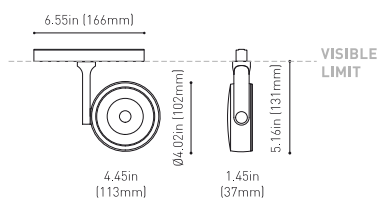

DIMENSIONS

ACCESSORIES

TRACK 48V OPTIONS

AWARDS

Name	SIX L 48V SHORT UL DIM DALI 17° 4000K NT
Reference	U3290212NT-S
Color	Textured black
Category	Track Lights

PRODUCT

Type	LED
Gross luminous flux	3000 Lm
Color temperature	4000 K
Chromatic stability	MacAdam Step 2
Color Rendering Index	CRI>90
Power	24.5 W
Efficacy	122 Lm/W
LED lifespan	L90B10>55.000h

LIGHT SOURCE

Lighting efficiency	93%
Delivered luminous flux	2790 Lm
Light beam angle	17°

LIGHTING FIXTURE | PHOTOMETRIC DATA

Power values of the system	27,00 W
Dimming	DALI

LIGHTING FIXTURE | ELECTRICAL DATA

Environmental location	DAMP
Swivel angle	310°
Rotation angle	360°
Track type	Track 48V
Weight	1.18 lb 535 gr
Packaged weight	1.45 lb 660 gr
Packaging dimensions	8.58 x 7.68 x 2.44 in 218 x 195 x 62 mm
Materials	Aluminium - Polycarbonate

OTHER DATA

Six 48V is a family of spotlights for low voltage tracklight applications that stands out for its lightness and elegance. Available in L, M, S, and XS, its body; disk looking, rounded shaped, encloses an innovative combination of reflector and lens. The combined action of both, allows Six to direct light rays with the maximum uniformity in a very small distance that, at the same time, has made possible its differential design-reduced and minimalist-. In addition, Six can be freely articulated due to its airy arm which allows the spotlight to be orientated in any direction.