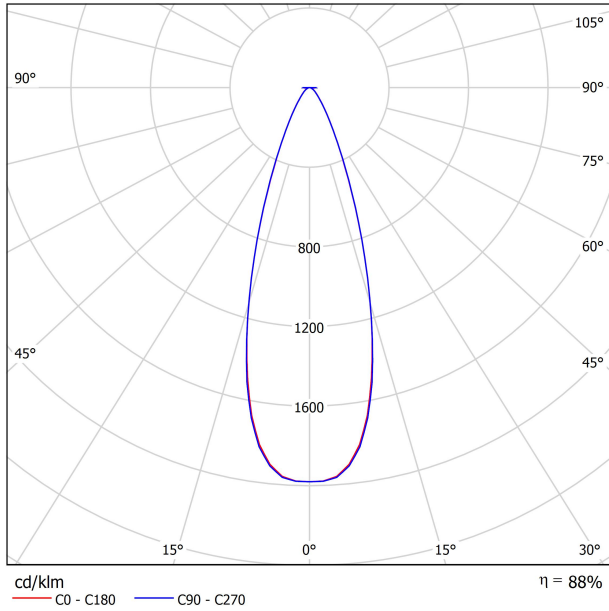

POLAR DIAGRAM