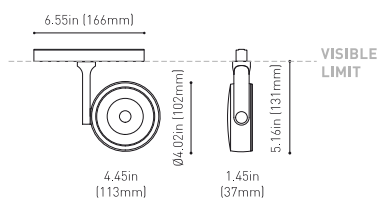

DIMENSIONS

ACCESSORIES

TRACK 48V OPTIONS

AWARDS

Name	SIX L 48V SHORT UL DIM DALI 26° 2700K NTW
Reference	U3290230NTW-S
Color	Textured black - White track
Category	Track Lights

Type	LED
Gross luminous flux	2850 Lm
Color temperature	2700 K
Chromatic stability	MacAdam Step 2
Color Rendering Index	CRI>90
Power	24.5 W
Efficacy	116 Lm/W
LED lifespan	L90B10>55.000h

Lighting efficiency	93%
Delivered luminous flux	2651 Lm
Light beam angle	26°

Power values of the system	27,00 W
Dimming	DALI

Environmental location	DAMP
Swivel angle	310°
Rotation angle	360°
Track type	Track 48V
Weight	1.18 lb 535 gr
Packaged weight	1.45 lb 660 gr
Packaging dimensions	8.58x7.68x2.44 in 218x195x62 mm
Materials	Aluminium - Polycarbonate

PRODUCT

LIGHT SOURCE

LIGHTING FIXTURE | PHOTOMETRIC DATA

LIGHTING FIXTURE | ELECTRICAL DATA

OTHER DATA

Six 48V is a family of spotlights for low voltage tracklight applications that stands out for its lightness and elegance. Available in L, M, S, and XS, its body; disk looking, rounded shaped, encloses an innovative combination of reflector and lens. The combined action of both, allows Six to direct light rays with the maximum uniformity in a very small distance that, at the same time, has made possible its differential design-reduced and minimalist-. In addition, Six can be freely articulated due to its airy arm which allows the spotlight to be orientated in any direction.