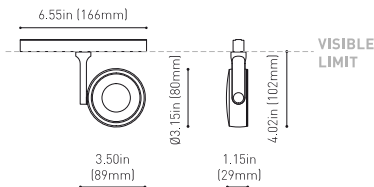

### DIMENSIONS

### AWARDS

Name	SIX M 48V SHORT UL DIM 0/10V 38° 3000K WT
Reference	U3300131WT-S
Color	Textured white
Category	Track Lights

### LIGHTING FIXTURE | PHOTOMETRIC DATA

Power values of the system	18,00 W
Dimming	0-10V

### LIGHTING FIXTURE | ELECTRICAL DATA

Environmental location	DAMP
Swivel angle	310°
Rotation angle	360°
Track type	Track 48V
Weight	0.67 lb   303 gr
Packaged weight	0.83 lb   375 gr
Packaging dimensions	7.40 x 6.50 x 2.09 in   188 x 165 x 53 mm
Materials	Aluminium - Polycarbonate