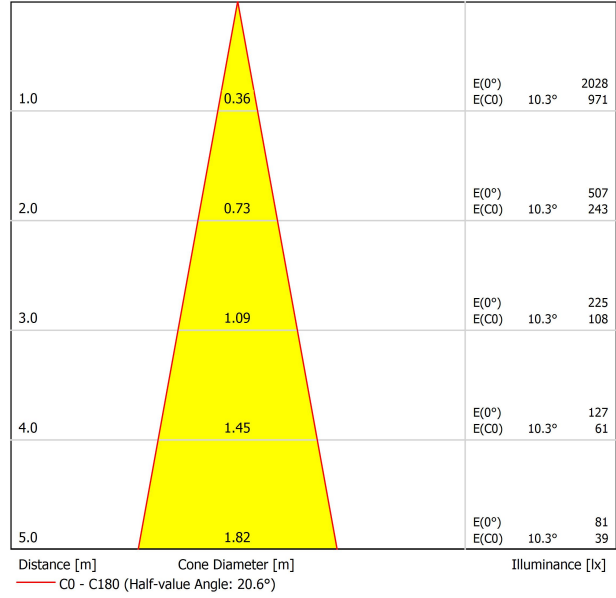

CONICAL DIAGRAM