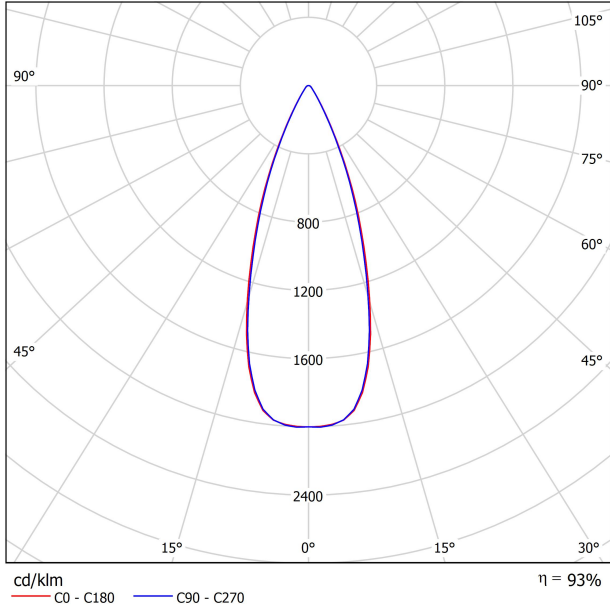

### LIGHT SOURCE

Lighting efficiency	93%
Delivered luminous flux	1907 Lm
Light beam angle	38°

### LIGHTING FIXTURE | PHOTOMETRIC DATA

Power values of the system	18,00 W
Dimming	0-10V

### LIGHTING FIXTURE | ELECTRICAL DATA

Environmental location	DAMP
Swivel angle	310°
Rotation angle	360°
Track type	Track 48V
Weight	0.67 lb   303 gr
Packaged weight	0.83 lb   375 gr
Packaging dimensions	7.40 x 6.50 x 2.09 in   188 x 165 x 53 mm
Materials	Aluminium - Polycarbonate

POLAR DIAGRAM

CONICAL DIAGRAM