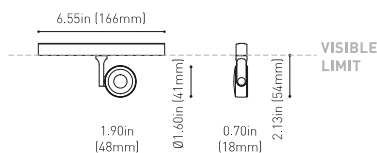

DIMENSIONS

ACCESSORIES

TRACK 48V OPTIONS

AWARDS

Name	SIX XS 48V SHORT UL DIM DALI 17° 4000K WTW
Reference	U3350212WTW-S
Color	Textured white - White track
Category	Track Lights

PRODUCT

Type	LED
Gross luminous flux	530 Lm
Color temperature	4000 K
Chromatic stability	MacAdam Step 2
Color Rendering Index	CRI>90
Power	4.5 W
Efficacy	118 Lm/W
LED lifespan	L90B10>55.000h

LIGHT SOURCE

Lighting efficiency	90%
Delivered luminous flux	477 Lm
Light beam angle	17°

LIGHTING FIXTURE | PHOTOMETRIC DATA

Power values of the system	5,00 W
Dimming	DALI

LIGHTING FIXTURE | ELECTRICAL DATA

Environmental location	DAMP
Swivel angle	310°
Rotation angle	360°
Track type	Track 48V
Weight	0.25 lb 112 gr
Packaged weight	0.35 lb 160 gr
Packaging dimensions	7.48x5.71x0.94 in 190x145x24 mm
Materials	Aluminium - Polycarbonate

OTHER DATA

Six 48V is a family of spotlights for low voltage tracklight applications that stands out for its lightness and elegance. Available in L, M, S, and XS, its body; disk looking, rounded shaped, encloses an innovative combination of reflector and lens. The combined action of both, allows Six to direct light rays with the maximum uniformity in a very small distance that, at the same time, has made possible its differential design-reduced and minimalist-. In addition, Six can be freely articulated due to its airy arm which allows the spotlight to be orientated in any direction.