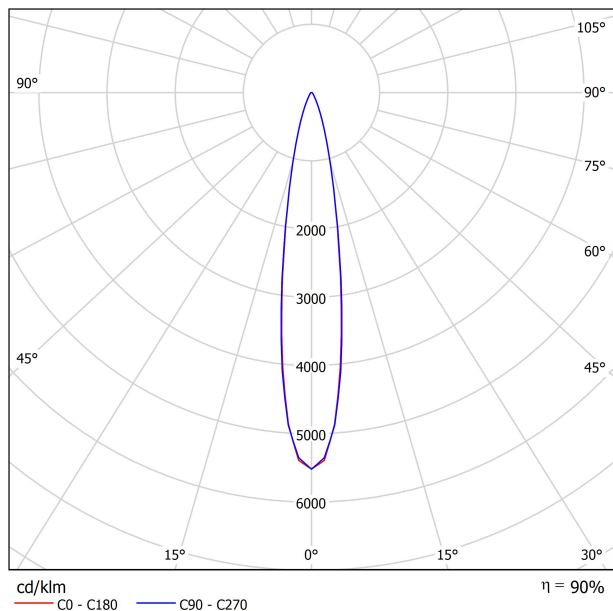

POLAR DIAGRAM