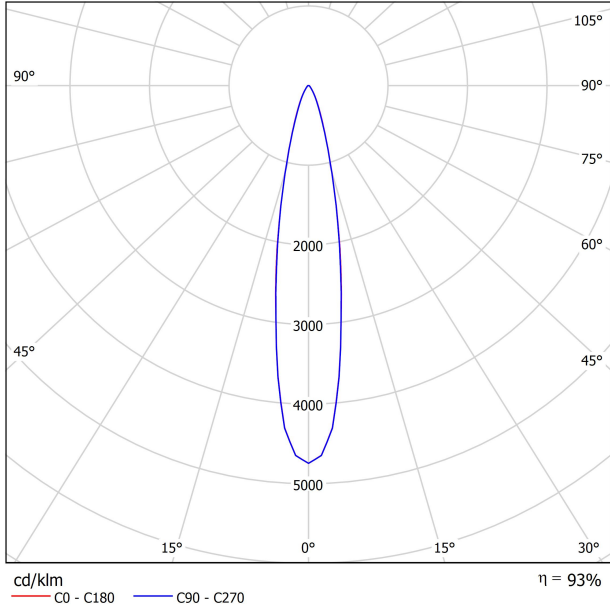

POLAR DIAGRAM