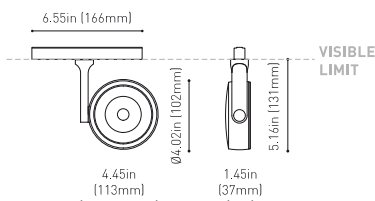

DIMENSIONS

ACCESSORIES

TRACK 48V OPTIONS

AWARDS

PRODUCT

Name	SIX L 48V SHORT UL DIM DALI 34° 2700K WT
Reference	U3290220WT-S
Color	Textured white
Category	Track Lights

LIGHT SOURCE

Type	LED
Gross luminous flux	2850 Lm
Color temperature	2700 K
Chromatic stability	MacAdam Step 2
Color Rendering Index	CRI>90
Power	24.5 W
Efficacy	116 Lm/W
LED lifespan	L90B10>55.000h

LIGHTING FIXTURE | PHOTOMETRIC DATA

Lighting efficiency	90%
Delivered luminous flux	2565 Lm
Light beam angle	34°

LIGHTING FIXTURE | ELECTRICAL DATA

Power values of the system	27,00 W
Dimming	DALI

OTHER DATA

Environmental location	DAMP
Swivel angle	310°
Rotation angle	360°
Track type	Track 48V
Weight	1.18 lb 535 gr
Packaged weight	1.45 lb 660 gr
Packaging dimensions	8.58 x 7.68 x 2.44 in 218 x 195 x 62 mm
Materials	Aluminium - Polycarbonate

Six 48V is a family of spotlights for low voltage tracklight applications that stands out for its lightness and elegance. Available in L, M, S, and XS, its body; disk looking, rounded shaped, encloses an innovative combination of reflector and lens. The combined action of both, allows Six to direct light rays with the maximum uniformity in a very small distance that, at the same time, has made possible its differential design-reduced and minimalist-. In addition, Six can be freely articulated due to its airy arm which allows the spotlight to be orientated in any direction.