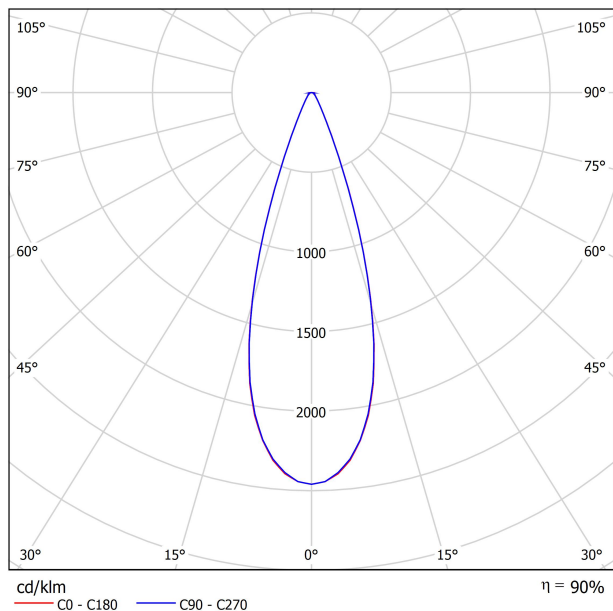

POLAR DIAGRAM