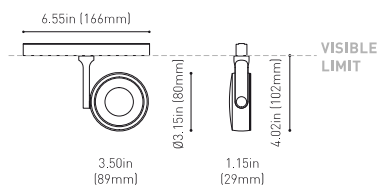

DIMENSIONS

ACCESORIES

TRACK 48V OPTIONS

AWARDS

Name	SIX M 48V SHORT UL DIM 0/10V 38° 2700K WTW
Reference	U3300130WTW-S
Color	Textured white - White track
Category	Track Lights

PRODUCT

Type	LED
Gross luminous flux	2050 Lm
Color temperature	2700 K
Chromatic stability	MacAdam Step 2
Color Rendering Index	CRI>90
Power	17 W
Efficacy	121 Lm/W
LED lifespan	L90B10>55.000h

LIGHT SOURCE

Lighting efficiency	93%
Delivered luminous flux	1907 Lm
Light beam angle	38°

LIGHTING FIXTURE | PHOTOMETRIC DATA

Power values of the system	18,00 W
Dimming	0-10V

LIGHTING FIXTURE | ELECTRICAL DATA

Environmental location	DAMP
Swivel angle	310°
Rotation angle	360°
Track type	Track 48V
Weight	0.67 lb 303 gr
Packaged weight	0.83 lb 375 gr
Packaging dimensions	7.40x6.50x2.09 in 188x165x53 mm
Materials	Aluminium - Polycarbonate

OTHER DATA

Six 48V is a family of spotlights for low voltage tracklight applications that stands out for its lightness and elegance. Available in L, M, S, and XS, its body; disk looking, rounded shaped, encloses an innovative combination of reflector and lens. The combined action of both, allows Six to direct light rays with the maximum uniformity in a very small distance that, at the same time, has made possible its differential design-reduced and minimalist-. In addition, Six can be freely articulated due to its airy arm which allows the spotlight to be orientated in any direction.