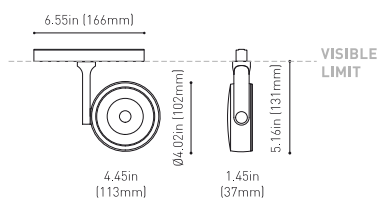

DIMENSIONS

ACCESSORIES

TRACK 48V OPTIONS

AWARDS

Name	SIX L 48V SHORT UL DIM 0/10V 17° 4000K WT
Reference	U3290112WT-S
Color	Textured white
Category	Track Lights

PRODUCT

Type	LED
Gross luminous flux	3000 Lm
Color temperature	4000 K
Chromatic stability	MacAdam Step 2
Color Rendering Index	CRI>90
Power	24.5 W
Efficacy	122 Lm/W
LED lifespan	L90B10>55.000h

LIGHT SOURCE

Lighting efficiency	93%
Delivered luminous flux	2790 Lm
Light beam angle	17°

LIGHTING FIXTURE | PHOTOMETRIC DATA

Power values of the system	27,00 W
Dimming	0-10V

LIGHTING FIXTURE | ELECTRICAL DATA

Environmental location	DAMP
Swivel angle	310°
Rotation angle	360°
Track type	Track 48V
Weight	1.18 lb 535 gr
Packaged weight	1.45 lb 660 gr
Packaging dimensions	8.58 x 7.68 x 2.44 in 218 x 195 x 62 mm
Materials	Aluminium - Polycarbonate

OTHER DATA

Six 48V is a family of spotlights for low voltage tracklight applications that stands out for its lightness and elegance. Available in L, M, S, and XS, its body; disk looking, rounded shaped, encloses an innovative combination of reflector and lens. The combined action of both, allows Six to direct light rays with the maximum uniformity in a very small distance that, at the same time, has made possible its differential design-reduced and minimalist-. In addition, Six can be freely articulated due to its airy arm which allows the spotlight to be orientated in any direction.