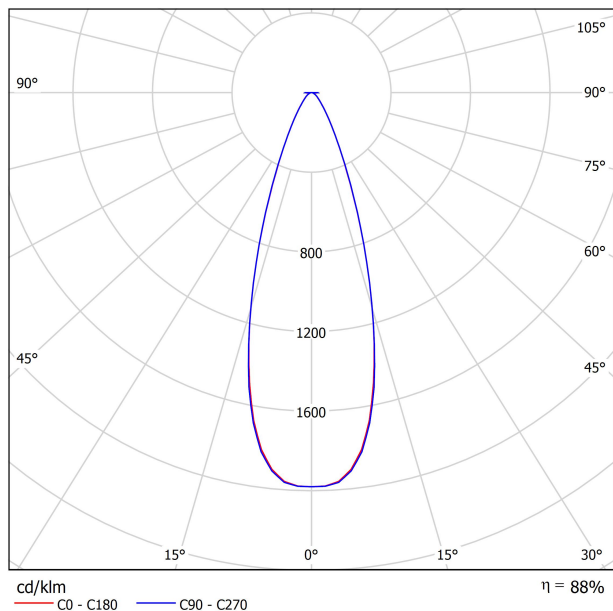

POLAR DIAGRAM