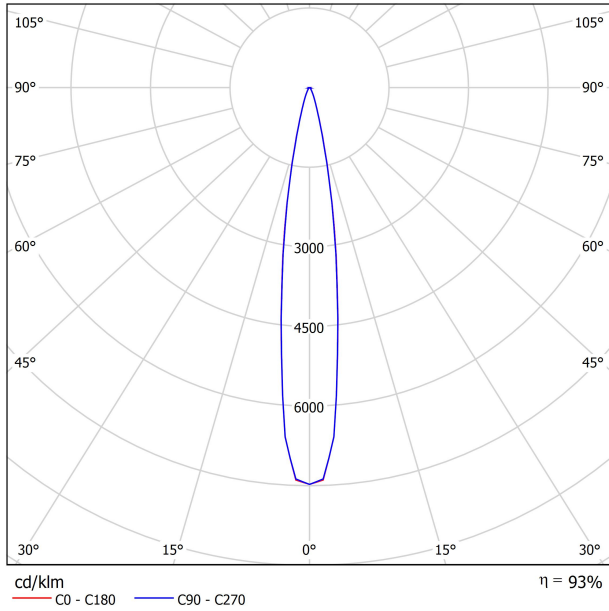

DIMENSIONS

ACCESSORIES

TRACK 48V OPTIONS

AWARDS

Name	SIX L 48V SHORT UL DIM DALI 17° 4000K NTW
Reference	U3290212NTW-S
Color	Textured black - White track
Category	Track Lights

Type	LED
Gross luminous flux	3000 Lm
Color temperature	4000 K
Chromatic stability	MacAdam Step 2
Color Rendering Index	CRI>90
Power	24.5 W
Efficacy	122 Lm/W
LED lifespan	L90B10>55.000h

Lighting efficiency	93%
Delivered luminous flux	2790 Lm
Light beam angle	17°

Power values of the system	27,00 W
Dimming	DALI

Environmental location	DAMP
Swivel angle	310°
Rotation angle	360°
Track type	Track 48V
Weight	1.18 lb 535 gr
Packaged weight	1.45 lb 660 gr
Packaging dimensions	8.58x7.68x2.44 in 218x195x62 mm
Materials	Aluminium - Polycarbonate

PRODUCT

LIGHT SOURCE

LIGHTING FIXTURE | PHOTOMETRIC DATA

LIGHTING FIXTURE | ELECTRICAL DATA

OTHER DATA

Six 48V is a family of spotlights for low voltage tracklight applications that stands out for its lightness and elegance. Available in L, M, S, and XS, its body; disk looking, rounded shaped, encloses an innovative combination of reflector and lens. The combined action of both, allows Six to direct light rays with the maximum uniformity in a very small distance that, at the same time, has made possible its differential design-reduced and minimalist-. In addition, Six can be freely articulated due to its airy arm which allows the spotlight to be orientated in any direction.

POLAR DIAGRAM

CONICAL DIAGRAM