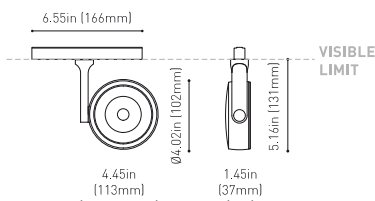

DIMENSIONS

ACCESSORIES

TRACK 48V OPTIONS

AWARDS

Name	SIX L 48V SHORT UL DIM DALI 17° 4000K NTW
Reference	U3290212NTW-S
Color	Textured black - White track
Category	Track Lights

Type	LED
Gross luminous flux	3000 Lm
Color temperature	4000 K
Chromatic stability	MacAdam Step 2
Color Rendering Index	CRI>90
Power	24.5 W
Efficacy	122 Lm/W
LED lifespan	L90B10>55.000h

Lighting efficiency	93%
Delivered luminous flux	2790 Lm
Light beam angle	17°

Power values of the system	27,00 W
Dimming	DALI

Environmental location	DAMP
Swivel angle	310°
Rotation angle	360°
Track type	Track 48V
Weight	1.18 lb 535 gr
Packaged weight	1.45 lb 660 gr
Packaging dimensions	8.58x7.68x2.44 in 218x195x62 mm
Materials	Aluminium - Polycarbonate

PRODUCT

LIGHT SOURCE

LIGHTING FIXTURE | PHOTOMETRIC DATA

LIGHTING FIXTURE | ELECTRICAL DATA

OTHER DATA

Six 48V is a family of spotlights for low voltage tracklight applications that stands out for its lightness and elegance. Available in L, M, S, and XS, its body; disk looking, rounded shaped, encloses an innovative combination of reflector and lens. The combined action of both, allows Six to direct light rays with the maximum uniformity in a very small distance that, at the same time, has made possible its differential design-reduced and minimalist-. In addition, Six can be freely articulated due to its airy arm which allows the spotlight to be orientated in any direction.