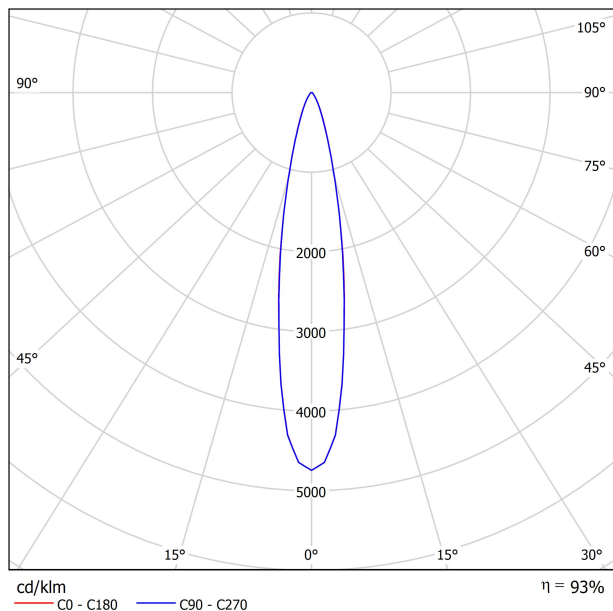

POLAR DIAGRAM