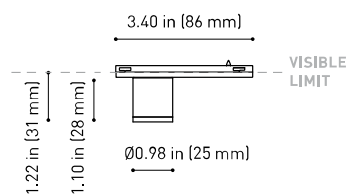

DIMENSIONS

ACCESORIES

MINIMAL TRACK OPTIONS

AWARDS

reddot winner 2020
innovative product

reddot winner 2020
lighting design

Bronze Delta
ADI Awards 2020

WINNER
2020

archiproducts
DESIGN AWARDS
WINNER 2020

PRODUCT

Name TOP MICRO 24V UL 19° 3000K WT

Reference U3830011WT

Color Textured white

Category Track Lights

LIGHT SOURCE

Type LED

Gross luminous flux 210 Lm

Color temperature 3000 K

Chromatic stability MacAdam Step 3

Color Rendering Index CRI>90

Power 2.1 W

Efficacy 100 Lm/W

LED lifespan L90B10>102.000h

LIGHTING FIXTURE | PHOTOMETRIC DATA

Lighting efficiency 90%

Delivered luminous flux 189 Lm

Light beam angle 19°

LIGHTING FIXTURE | ELECTRICAL DATA

Power values of the system 2,80 W

Dimming Dim options

OTHER DATA

Environmental location DRY

Track type Minimal Track

Weight 0.06 lb | 25 gr

Packaged weight 0.07 lb | 30 gr

Packaging dimensions 4.41 x 3.03 x 1.34 in | 112 x 77 x 34 mm

Materials Aluminium / Polycarbonate

Top Micro 24V is miniaturized luminary that serves as a downlight for the Minimal Track system. Its reduced dimensions make Top the perfect candidate for projects where a discrete presence and a perfect integration are needed. It is a pure line and an architectural aesthetic design. Moreover, in terms of lighting performance, Top offers a conical distribution with two possible beam angles.