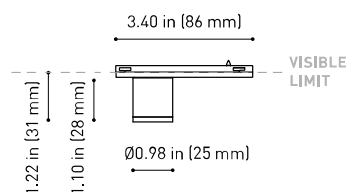

## DIMENSIONS

### Corner 90° 1 Plane UL

U384-00-02- | N |

Cable Length = 1.38in (35mm)

### Corner 90° 1 Plane Rounded UL

U384-00-03- | N |

Cable Length = 1.38in (35mm)

### Corner 90° 2 Planes UL

U384-00-04- | N |

Cable Length = 3.94in (100mm)