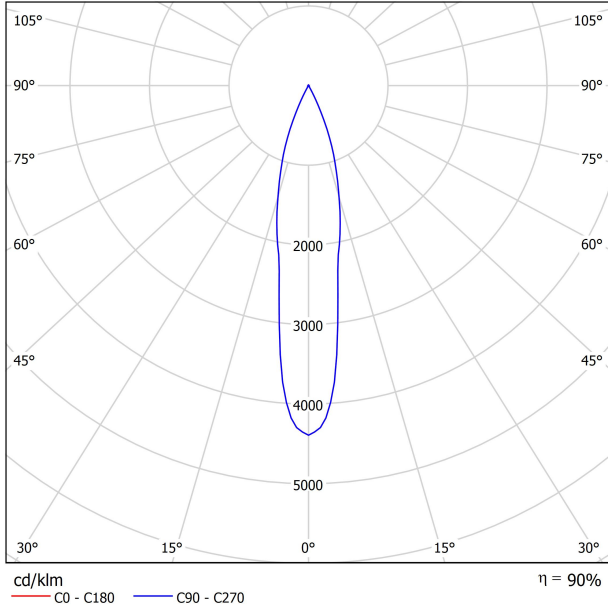

## LIGHTING FIXTURE | PHOTOMETRIC DATA

Lighting efficiency 90%

Delivered luminous flux 189 Lm

Light beam angle 19°

POLAR DIAGRAM

CONICAL DIAGRAM

UGR

Glare Evaluation According to UGR											
ρ Ceiling	70	70	50	50	30	70	70	50	50	30	
ρ Walls	50	30	50	30	30	50	30	50	30	30	
ρ Floor	20	20	20	20	20	20	20	20	20	20	
Room Size X Y		Viewing direction at right angles to lamp axis					Viewing direction parallel to lamp axis				
2H	2H	-0.9	-0.2	-0.6	-0.1	0.1	-0.9	-0.2	-0.6	-0.1	0.1
	3H	3.0	3.6	3.3	3.8	4.0	3.0	3.6	3.3	3.8	4.0
	4H	5.4	6.0	5.7	6.2	6.5	5.4	6.0	5.7	6.2	6.5
	6H	7.2	7.7	7.5	8.0	8.2	7.2	7.7	7.5	8.0	8.2
	8H	8.4	8.9	8.7	9.2	9.5	8.4	8.9	8.7	9.2	9.5
4H	2H	0.7	1.3	1.0	1.5	1.8	0.7	1.3	1.0	1.5	1.8
	3H	4.5	5.0	4.8	5.3	5.6	4.5	5.0	4.8	5.3	5.6
	4H	6.9	7.3	7.3	7.7	8.0	6.9	7.3	7.3	7.7	8.0
	6H	8.8	9.2	9.2	9.5	9.9	8.8	9.2	9.2	9.5	9.9
	8H	10.2	10.5	10.6	10.8	11.2	10.2	10.5	10.6	10.8	11.2
8H	2H	11.6	11.9	12.0	12.3	12.7	11.6	11.9	12.0	12.3	12.7
	4H	7.7	7.9	8.1	8.3	8.7	7.7	7.9	8.1	8.3	8.7
	6H	9.9	10.1	10.3	10.5	10.9	9.9	10.1	10.3	10.5	10.9
	8H	11.4	11.6	11.9	12.1	12.5	11.4	11.6	11.9	12.1	12.5
	12H	13.1	13.2	13.6	13.7	14.2	13.1	13.2	13.6	13.7	14.2
12H	4H	7.9	8.1	8.3	8.5	8.9	7.9	8.1	8.3	8.5	8.9
	6H	10.2	10.4	10.7	10.8	11.3	10.2	10.4	10.7	10.8	11.3
	8H	11.9	12.1	12.4	12.5	13.0	11.9	12.1	12.4	12.5	13.0
Variation of the observer position for the luminaire distances S											
S = 1.0H	+0.1 / -0.2					+0.1 / -0.2					
S = 1.5H	+0.3 / -0.3					+0.3 / -0.3					
S = 2.0H	+0.6 / -0.5					+0.6 / -0.5					
Standard table Correction Summand	---					---					
Corrected Glare Indices referring to 210lm Total Luminous Flux											