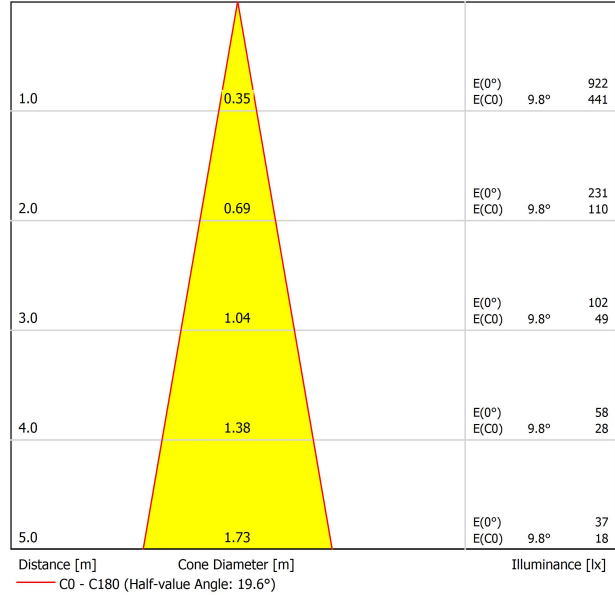

CONICAL DIAGRAM

UGR

Glare Evaluation According to UGR											
ρ Ceiling	70	70	50	50	30	70	70	50	50	30	
ρ Walls	50	30	50	30	30	50	30	50	30	30	
ρ Floor	20	20	20	20	20	20	20	20	20	20	
Room Size X Y		Viewing direction at right angles to lamp axis					Viewing direction parallel to lamp axis				
2H	2H	-0.9	-0.2	-0.6	-0.1	0.1	-0.9	-0.2	-0.6	-0.1	0.1
	3H	3.0	3.6	3.3	3.8	4.0	3.0	3.6	3.3	3.8	4.0
	4H	5.4	6.0	5.7	6.2	6.5	5.4	6.0	5.7	6.2	6.5
	6H	7.2	7.7	7.5	8.0	8.2	7.2	7.7	7.5	8.0	8.2
	8H	8.4	8.9	8.7	9.2	9.5	8.4	8.9	8.7	9.2	9.5
4H	2H	0.7	1.3	1.0	1.5	1.8	0.7	1.3	1.0	1.5	1.8
	3H	4.5	5.0	4.8	5.3	5.6	4.5	5.0	4.8	5.3	5.6
	4H	6.9	7.3	7.3	7.7	8.0	6.9	7.3	7.3	7.7	8.0
	6H	8.8	9.2	9.2	9.5	9.9	8.8	9.2	9.2	9.5	9.9
	8H	10.2	10.5	10.6	10.8	11.2	10.2	10.5	10.6	10.8	11.2
8H	2H	11.6	11.9	12.0	12.3	12.7	11.6	11.9	12.0	12.3	12.7
	4H	7.7	7.9	8.1	8.3	8.7	7.7	7.9	8.1	8.3	8.7
	6H	9.9	10.1	10.3	10.5	10.9	9.9	10.1	10.3	10.5	10.9
	8H	11.4	11.6	11.9	12.1	12.5	11.4	11.6	11.9	12.1	12.5
	12H	13.1	13.2	13.6	13.7	14.2	13.1	13.2	13.6	13.7	14.2
12H	4H	7.9	8.1	8.3	8.5	8.9	7.9	8.1	8.3	8.5	8.9
	6H	10.2	10.4	10.7	10.8	11.3	10.2	10.4	10.7	10.8	11.3
	8H	11.9	12.1	12.4	12.5	13.0	11.9	12.1	12.4	12.5	13.0
Variation of the observer position for the luminaire distances S											
S = 1.0H	+0.1 / -0.2					+0.1 / -0.2					
S = 1.5H	+0.3 / -0.3					+0.3 / -0.3					
S = 2.0H	+0.6 / -0.5					+0.6 / -0.5					
Standard table Correction Summand	---					---					
Corrected Glare Indices referring to 210lm Total Luminous Flux