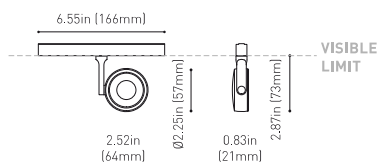

DIMENSIONS

ACCESORIES

TRACK 48V OPTIONS

AWARDS

PRODUCT

Name	SIX S 48V SHORT UL DIM DALI 34° 2700K WTW
Reference	U3330230WTW-S
Color	Textured white - White track
Category	Track Lights

LIGHT SOURCE

Type	LED
Gross luminous flux	1070 Lm
Color temperature	2700 K
Chromatic stability	MacAdam Step 2
Color Rendering Index	CRI>90
Power	9 W
Efficacy	119 Lm/W
LED lifespan	L80B10>60.000h

LIGHTING FIXTURE | PHOTOMETRIC DATA

Lighting efficiency	89%
Delivered luminous flux	952 Lm
Light beam angle	34°

LIGHTING FIXTURE | ELECTRICAL DATA

Power values of the system	8,50 W
Dimming	DALI

OTHER DATA

Environmental location	DAMP
Swivel angle	310°
Rotation angle	360°
Track type	Track 48V
Weight	0.36 lb 164 gr
Packaged weight	0.46 lb 210 gr
Packaging dimensions	7.48x5.71x0.94 in 190x145x24 mm
Materials	Aluminium - Polycarbonate

Six 48V is a family of spotlights for low voltage tracklight applications that stands out for its lightness and elegance. Available in L, M, S, and XS, its body; disk looking, rounded shaped, encloses an innovative combination of reflector and lens. The combined action of both, allows Six to direct light rays with the maximum uniformity in a very small distance that, at the same time, has made possible its differential design-reduced and minimalist-. In addition, Six can be freely articulated due to its airy arm which allows the spotlight to be orientated in any direction.