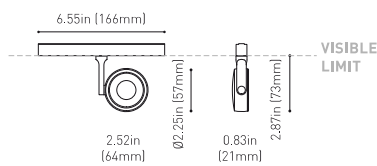

### DIMENSIONS

### LIGHTING FIXTURE | PHOTOMETRIC DATA

Lighting efficiency	86%
Delivered luminous flux	920 Lm
Light beam angle	17°

### OTHER DATA

Environmental location	DAMP
Swivel angle	310°
Rotation angle	360°
Track type	Track 48V
Weight	0.36 lb   164 gr
Packaged weight	0.46 lb   210 gr
Packaging dimensions	7.48 x 5.71 x 0.94 in   190 x 145 x 24 mm
Materials	Aluminium - Polycarbonate