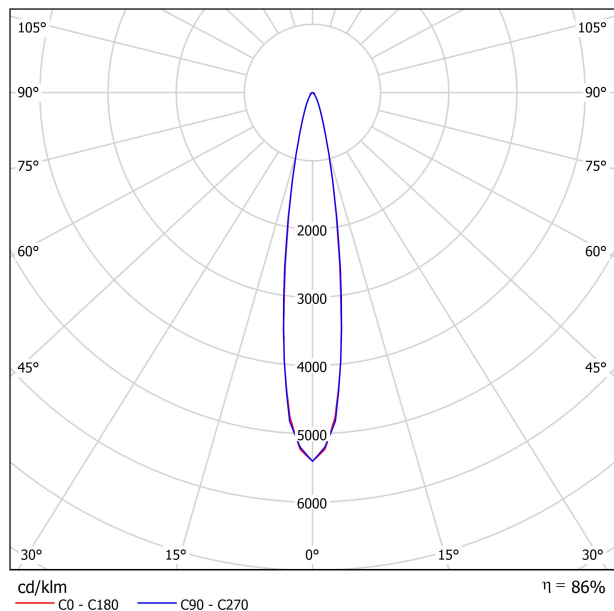

POLAR DIAGRAM