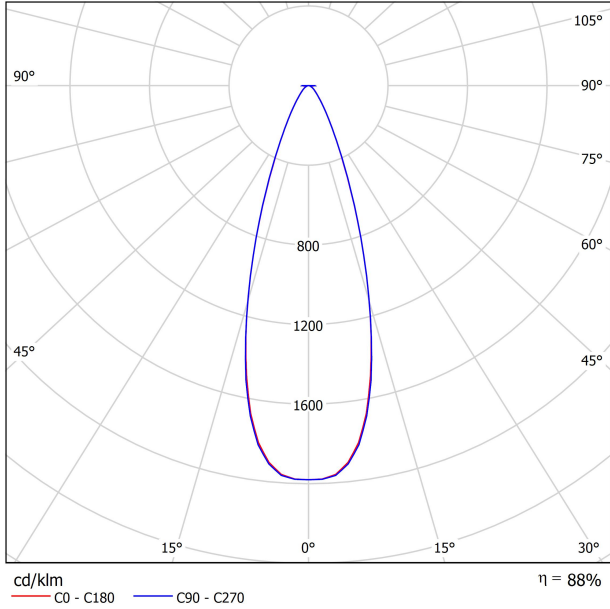

POLAR DIAGRAM