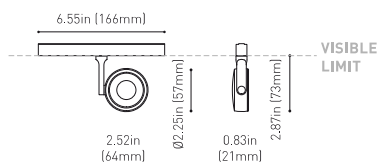

DIMENSIONS

ACCESSORIES

TRACK 48V OPTIONS

AWARDS

Name	SIX S 48V SHORT UL DIM 0/10V 34° 2700K NT
Reference	U3330130NT-S
Color	Textured black
Category	Track Lights

PRODUCT

Type	LED
Gross luminous flux	1070 Lm
Color temperature	2700 K
Chromatic stability	MacAdam Step 2
Color Rendering Index	CRI>90
Power	9 W
Efficacy	119 Lm/W
LED lifespan	L80B10>60.000h

LIGHT SOURCE

Lighting efficiency	89%
Delivered luminous flux	952 Lm
Light beam angle	34°

LIGHTING FIXTURE | PHOTOMETRIC DATA

LIGHTING FIXTURE | ELECTRICAL DATA

Power values of the system	8,50 W
Dimming	0-10V

OTHER DATA

Environmental location	DAMP
Swivel angle	310°
Rotation angle	360°
Track type	Track 48V
Weight	0.36 lb 164 gr
Packaged weight	0.46 lb 210 gr
Packaging dimensions	7.48 x 5.71 x 0.94 in 190 x 145 x 24 mm
Materials	Aluminium - Polycarbonate

Six 48V is a family of spotlights for low voltage tracklight applications that stands out for its lightness and elegance. Available in L, M, S, and XS, its body; disk looking, rounded shaped, encloses an innovative combination of reflector and lens. The combined action of both, allows Six to direct light rays with the maximum uniformity in a very small distance that, at the same time, has made possible its differential design-reduced and minimalist-. In addition, Six can be freely articulated due to its airy arm which allows the spotlight to be orientated in any direction.