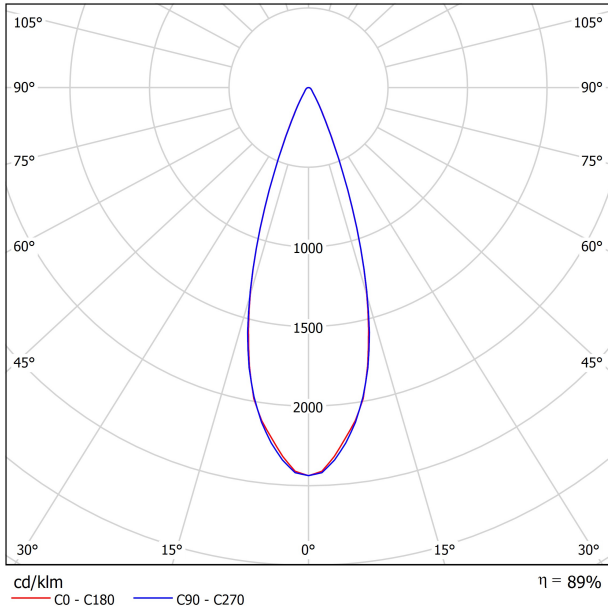

POLAR DIAGRAM