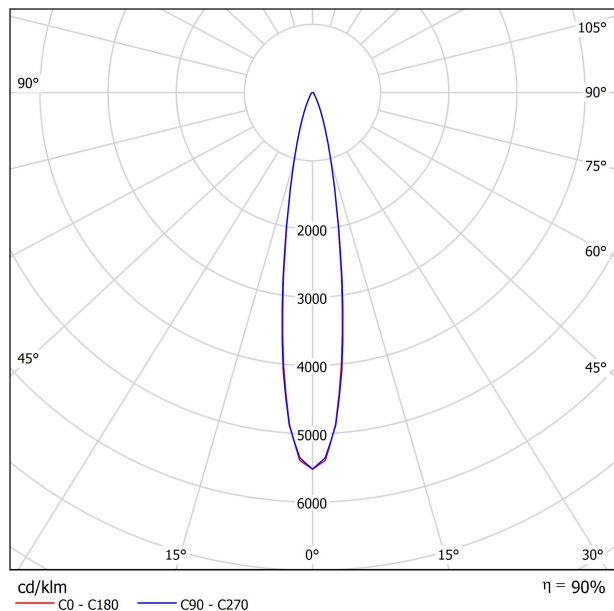

POLAR DIAGRAM