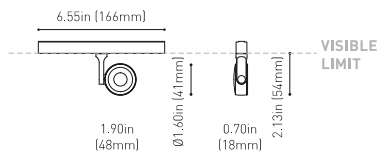

DIMENSIONS

ACCESSORIES

TRACK 48V OPTIONS

AWARDS

PRODUCT

Name	SIX XS 48V SHORT UL DIM 0/10V 17° 4000K WTW
Reference	U3350112WTW-S
Color	Textured white - White track
Category	Track Lights

LIGHT SOURCE

Type	LED
Gross luminous flux	530 Lm
Color temperature	4000 K
Chromatic stability	MacAdam Step 2
Color Rendering Index	CRI>90
Power	4.5 W
Efficacy	118 Lm/W
LED lifespan	L90B10>55.000h

LIGHTING FIXTURE | PHOTOMETRIC DATA

Lighting efficiency	90%
Delivered luminous flux	477 Lm
Light beam angle	17°

LIGHTING FIXTURE | ELECTRICAL DATA

Power values of the system	5,00 W
Dimming	0-10V

OTHER DATA

Environmental location	DAMP
Swivel angle	310°
Rotation angle	360°
Track type	Track 48V
Weight	0.25 lb 112 gr
Packaged weight	0.35 lb 160 gr
Packaging dimensions	7.48x5.71x0.94 in 190x145x24 mm
Materials	Aluminium - Polycarbonate

Six 48V is a family of spotlights for low voltage tracklight applications that stands out for its lightness and elegance. Available in L, M, S, and XS, its body; disk looking, rounded shaped, encloses an innovative combination of reflector and lens. The combined action of both, allows Six to direct light rays with the maximum uniformity in a very small distance that, at the same time, has made possible its differential design-reduced and minimalist-. In addition, Six can be freely articulated due to its airy arm which allows the spotlight to be orientated in any direction.