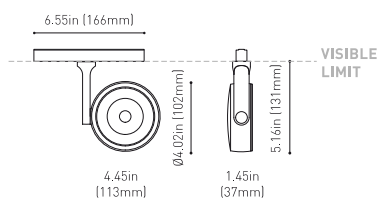

DIMENSIONS

ACCESSORIES

TRACK 48V OPTIONS

AWARDS

Name	SIX L 48V SHORT UL DIM 0/10V 26° 3000K NTW
Reference	U3290131NTW-S
Color	Textured black - White track
Category	Track Lights

LIGHT SOURCE

Type	LED
Gross luminous flux	2950 Lm
Color temperature	3000 K
Chromatic stability	MacAdam Step 2
Color Rendering Index	CRI>90
Power	24.5 W
Efficacy	120 Lm/W
LED lifespan	L90B10>55.000h

LIGHTING FIXTURE | PHOTOMETRIC DATA

Lighting efficiency	93%
Delivered luminous flux	2744 Lm
Light beam angle	26°

LIGHTING FIXTURE | ELECTRICAL DATA

Power values of the system	27,00 W
Dimming	0-10V

OTHER DATA

Environmental location	DAMP
Swivel angle	310°
Rotation angle	360°
Track type	Track 48V
Weight	1.18 lb 535 gr
Packaged weight	1.45 lb 660 gr
Packaging dimensions	8.58x7.68x2.44 in 218x195x62 mm
Materials	Aluminium - Polycarbonate

Six 48V is a family of spotlights for low voltage tracklight applications that stands out for its lightness and elegance. Available in L, M, S, and XS, its body; disk looking, rounded shaped, encloses an innovative combination of reflector and lens. The combined action of both, allows Six to direct light rays with the maximum uniformity in a very small distance that, at the same time, has made possible its differential design-reduced and minimalist-. In addition, Six can be freely articulated due to its airy arm which allows the spotlight to be orientated in any direction.