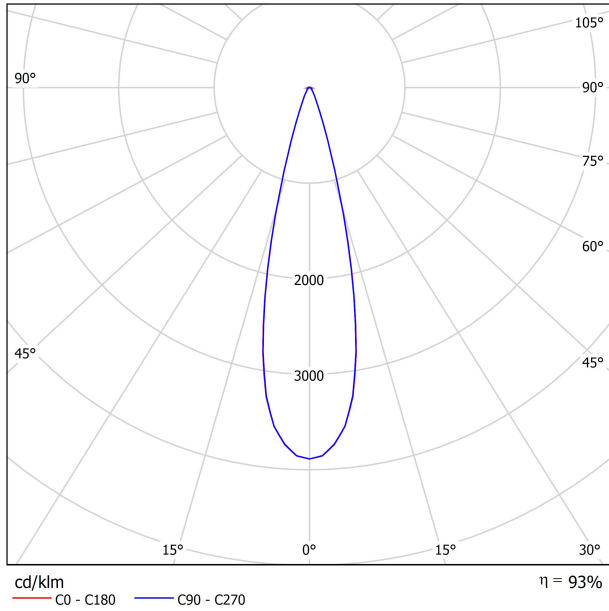

POLAR DIAGRAM