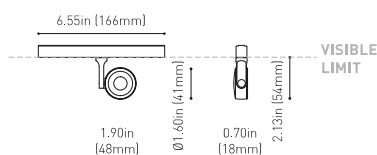

DIMENSIONS

ACCESSORIES

TRACK 48V OPTIONS

AWARDS

Name	SIX XS 48V SHORT UL DIM DALI 23° 2700K WT
Reference	U3350220WT-S
Color	Textured white
Category	Track Lights

PRODUCT

Type	LED
Gross luminous flux	470 Lm
Color temperature	2700 K
Chromatic stability	MacAdam Step 2
Color Rendering Index	CRI>90
Power	4.5 W
Efficacy	104 Lm/W
LED lifespan	L90B10>55.000h

LIGHT SOURCE

Lighting efficiency	86%
Delivered luminous flux	404 Lm
Light beam angle	23°

LIGHTING FIXTURE | PHOTOMETRIC DATA

Power values of the system	5,00 W
Dimming	DALI

LIGHTING FIXTURE | ELECTRICAL DATA

Environmental location	DAMP
Swivel angle	310°
Rotation angle	360°
Track type	Track 48V
Weight	0.25 lb 112 gr
Packaged weight	0.35 lb 160 gr
Packaging dimensions	7.48 x 5.71 x 0.94 in 190 x 145 x 24 mm
Materials	Aluminium - Polycarbonate

OTHER DATA

Six 48V is a family of spotlights for low voltage tracklight applications that stands out for its lightness and elegance. Available in L, M, S, and XS, its body; disk looking, rounded shaped, encloses an innovative combination of reflector and lens. The combined action of both, allows Six to direct light rays with the maximum uniformity in a very small distance that, at the same time, has made possible its differential design-reduced and minimalist-. In addition, Six can be freely articulated due to its airy arm which allows the spotlight to be orientated in any direction.