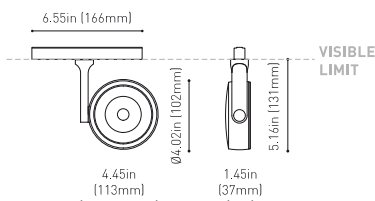

### DIMENSIONS

### PRODUCT

Name	SIX L 48V SHORT UL DIM 0/10V 26° 2700K WT
Reference	U3290130WT-S
Color	Textured white
Category	Track Lights

### LIGHTING FIXTURE | PHOTOMETRIC DATA

Lighting efficiency	93%
Delivered luminous flux	2651 Lm
Light beam angle	26°

### OTHER DATA

Environmental location	DAMP
Swivel angle	310°
Rotation angle	360°
Track type	Track 48V
Weight	1.18 lb   535 gr
Packaged weight	1.45 lb   660 gr
Packaging dimensions	8.58 x 7.68 x 2.44 in   218 x 195 x 62 mm
Materials	Aluminium - Polycarbonate