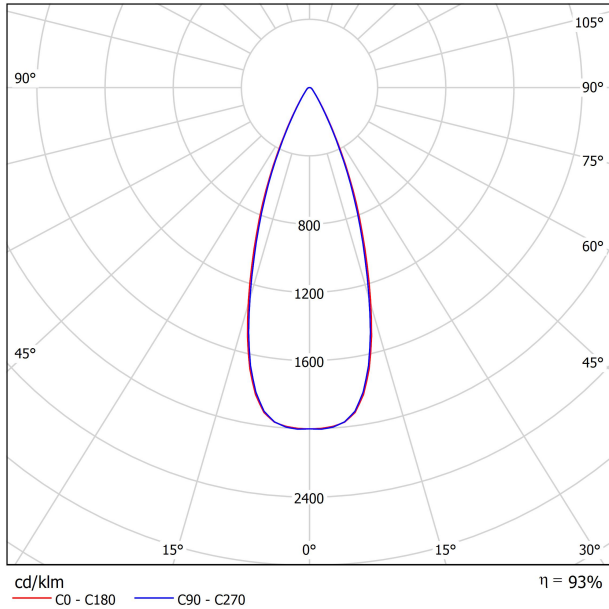

POLAR DIAGRAM