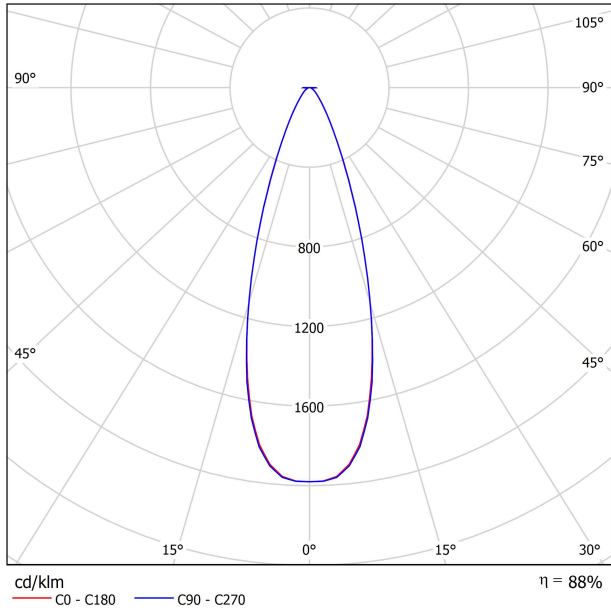

### DIMENSIONS

### LIGHT SOURCE

Lighting efficiency	88%
Delivered luminous flux	466 Lm
Light beam angle	34°

### LIGHTING FIXTURE | ELECTRICAL DATA

Environmental location	DAMP
Swivel angle	310°
Rotation angle	360°
Track type	Track 48V
Weight	0.25 lb   112 gr
Packaged weight	0.35 lb   160 gr
Packaging dimensions	7.48x5.71x0.94 in   190x145x24 mm
Materials	Aluminium - Polycarbonate

POLAR DIAGRAM

CONICAL DIAGRAM