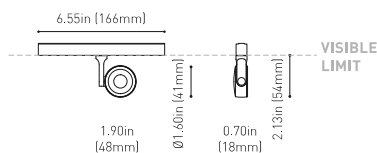

### DIMENSIONS

### AWARDS

Name	SIX XS 48V SHORT UL DIM DALI 34° 4000K WTW
Reference	U3350232WTW-S
Color	Textured white - White track
Category	Track Lights

### LIGHT SOURCE

Lighting efficiency	88%
Delivered luminous flux	466 Lm
Light beam angle	34°

### LIGHTING FIXTURE | ELECTRICAL DATA

Environmental location	DAMP
Swivel angle	310°
Rotation angle	360°
Track type	Track 48V
Weight	0.25 lb   112 gr
Packaged weight	0.35 lb   160 gr
Packaging dimensions	7.48x5.71x0.94 in   190x145x24 mm
Materials	Aluminium - Polycarbonate