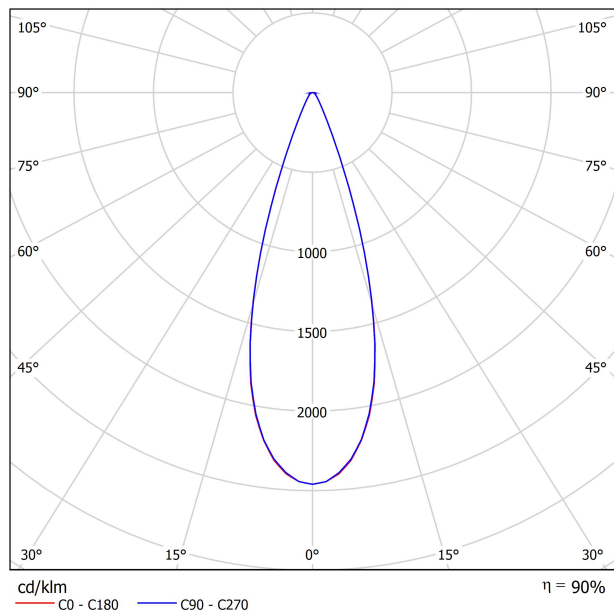

DIMENSIONS

ACCESSORIES

TRACK 48V OPTIONS

AWARDS

Name	SIX L 48V SHORT UL DIM DALI 34° 4000K NTW
Reference	U3290222NTW-S
Color	Textured black - White track
Category	Track Lights

Type	LED
Gross luminous flux	3000 Lm
Color temperature	4000 K
Chromatic stability	MacAdam Step 2
Color Rendering Index	CRI>90
Power	24.5 W
Efficacy	122 Lm/W
LED lifespan	L90B10>55.000h

Lighting efficiency	90%
Delivered luminous flux	2700 Lm
Light beam angle	34°

Power values of the system	27,00 W
Dimming	DALI

Environmental location	DAMP
Swivel angle	310°
Rotation angle	360°
Track type	Track 48V
Weight	1.18 lb 535 gr
Packaged weight	1.45 lb 660 gr
Packaging dimensions	8.58x7.68x2.44 in 218x195x62 mm
Materials	Aluminium - Polycarbonate

PRODUCT

LIGHT SOURCE

LIGHTING FIXTURE | PHOTOMETRIC DATA

LIGHTING FIXTURE | ELECTRICAL DATA

OTHER DATA

Six 48V is a family of spotlights for low voltage tracklight applications that stands out for its lightness and elegance. Available in L, M, S, and XS, its body; disk looking, rounded shaped, encloses an innovative combination of reflector and lens. The combined action of both, allows Six to direct light rays with the maximum uniformity in a very small distance that, at the same time, has made possible its differential design-reduced and minimalist-. In addition, Six can be freely articulated due to its airy arm which allows the spotlight to be orientated in any direction.

POLAR DIAGRAM

CONICAL DIAGRAM