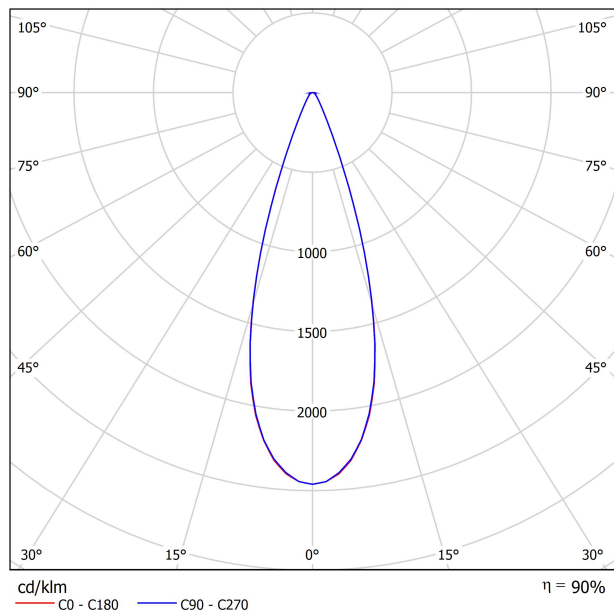

DIMENSIONS

ACCESSORIES

TRACK 48V OPTIONS

AWARDS

Name	SIX L 48V SHORT UL DIM DALI 34° 3000K NTW
Reference	U3290221NTW-S
Color	Textured black - White track
Category	Track Lights

Type	LED
Gross luminous flux	2950 Lm
Color temperature	3000 K
Chromatic stability	MacAdam Step 2
Color Rendering Index	CRI>90
Power	24.5 W
Efficacy	120 Lm/W
LED lifespan	L90B10>55.000h

Lighting efficiency	90%
Delivered luminous flux	2655 Lm
Light beam angle	34°

Power values of the system	27,00 W
Dimming	DALI

Environmental location	DAMP
Swivel angle	310°
Rotation angle	360°
Track type	Track 48V
Weight	1.18 lb 535 gr
Packaged weight	1.45 lb 660 gr
Packaging dimensions	8.58x7.68x2.44 in 218x195x62 mm
Materials	Aluminium - Polycarbonate

PRODUCT

LIGHT SOURCE

LIGHTING FIXTURE | PHOTOMETRIC DATA

LIGHTING FIXTURE | ELECTRICAL DATA

OTHER DATA

Six 48V is a family of spotlights for low voltage tracklight applications that stands out for its lightness and elegance. Available in L, M, S, and XS, its body; disk looking, rounded shaped, encloses an innovative combination of reflector and lens. The combined action of both, allows Six to direct light rays with the maximum uniformity in a very small distance that, at the same time, has made possible its differential design-reduced and minimalist-. In addition, Six can be freely articulated due to its airy arm which allows the spotlight to be orientated in any direction.

POLAR DIAGRAM

CONICAL DIAGRAM