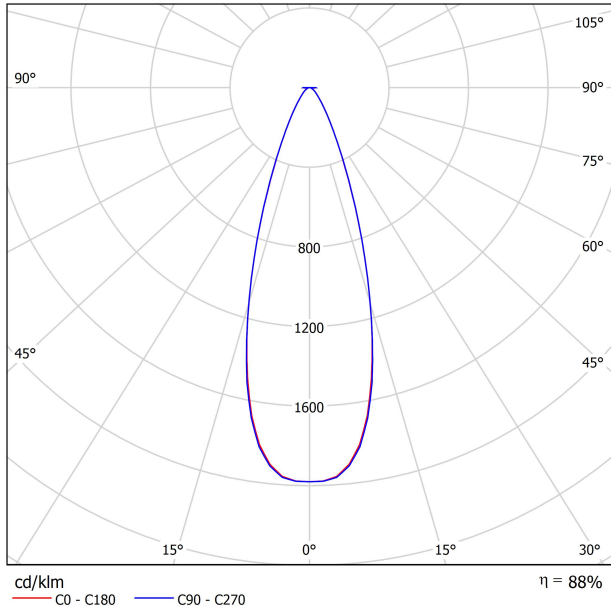

PRODUCT

| | |
|-----------------------|----------------|
| Type | LED |
| Gross luminous flux | 530 Lm |
| Color temperature | 4000 K |
| Chromatic stability | MacAdam Step 2 |
| Color Rendering Index | CRI>90 |
| Power | 4.5 W |
| Efficacy | 118 Lm/W |
| LED lifespan | L90B10>55.000h |

LIGHT SOURCE

LIGHTING FIXTURE | PHOTOMETRIC DATA

| | |
|-------------------------|--------|
| Lighting efficiency | 88% |
| Delivered luminous flux | 466 Lm |
| Light beam angle | 34° |

LIGHTING FIXTURE | ELECTRICAL DATA

| | |
|----------------------------|--------|
| Power values of the system | 5,00 W |
| Dimming | DALI |

OTHER DATA

| | |
|------------------------|-----------------------------------|
| Environmental location | DAMP |
| Swivel angle | 310° |
| Rotation angle | 360° |
| Track type | Track 48V |
| Weight | 0.25 lb 112 gr |
| Packaged weight | 0.35 lb 160 gr |
| Packaging dimensions | 7.48x5.71x0.94 in 190x145x24 mm |
| Materials | Aluminium - Polycarbonate |

POLAR DIAGRAM

CONICAL DIAGRAM