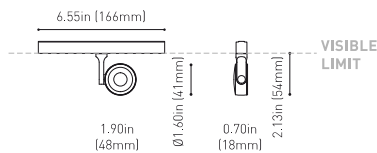

DIMENSIONS

ACCESSORIES

TRACK 48V OPTIONS

AWARDS

PRODUCT

Name	SIX XS 48V SHORT UL DIM 0/10V 17° 2700K WT
Reference	U3350110WT-S
Color	Textured white
Category	Track Lights

LIGHT SOURCE

Type	LED
Gross luminous flux	470 Lm
Color temperature	2700 K
Chromatic stability	MacAdam Step 2
Color Rendering Index	CRI>90
Power	4.5 W
Efficacy	104 Lm/W
LED lifespan	L90B10>55.000h

LIGHTING FIXTURE | PHOTOMETRIC DATA

Lighting efficiency	90%
Delivered luminous flux	423 Lm
Light beam angle	17°

LIGHTING FIXTURE | ELECTRICAL DATA

Power values of the system	5,00 W
Dimming	0-10V

OTHER DATA

Environmental location	DAMP
Swivel angle	310°
Rotation angle	360°
Track type	Track 48V
Weight	0.25 lb 112 gr
Packaged weight	0.35 lb 160 gr
Packaging dimensions	7.48 x 5.71 x 0.94 in 190 x 145 x 24 mm
Materials	Aluminium - Polycarbonate

Six 48V is a family of spotlights for low voltage tracklight applications that stands out for its lightness and elegance. Available in L, M, S, and XS, its body; disk looking, rounded shaped, encloses an innovative combination of reflector and lens. The combined action of both, allows Six to direct light rays with the maximum uniformity in a very small distance that, at the same time, has made possible its differential design-reduced and minimalist-. In addition, Six can be freely articulated due to its airy arm which allows the spotlight to be orientated in any direction.