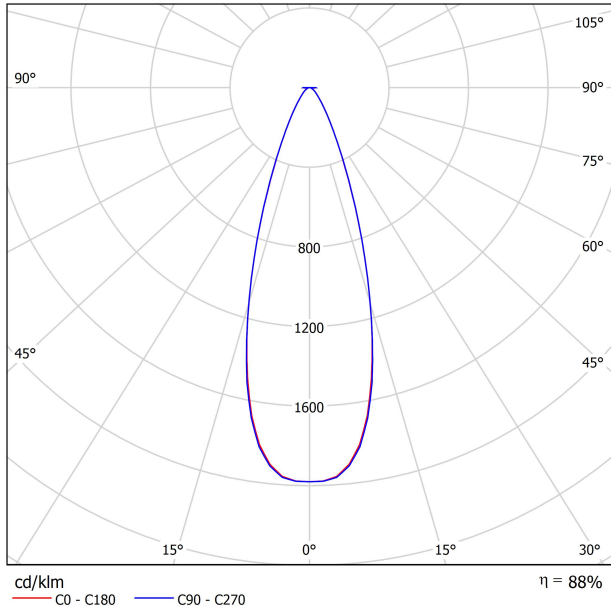

### DIMENSIONS

### LIGHT SOURCE

Lighting efficiency	88%
Delivered luminous flux	440 Lm
Light beam angle	34°

### LIGHTING FIXTURE | ELECTRICAL DATA

Environmental location	DAMP
Swivel angle	310°
Rotation angle	360°
Track type	Track 48V
Weight	0.25 lb   112 gr
Packaged weight	0.35 lb   160 gr
Packaging dimensions	7.48x5.71x0.94 in   190x145x24 mm
Materials	Aluminium - Polycarbonate

POLAR DIAGRAM

CONICAL DIAGRAM