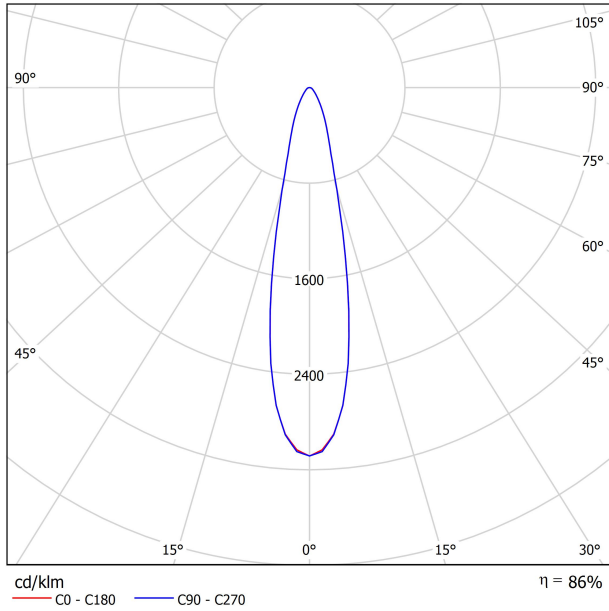

POLAR DIAGRAM