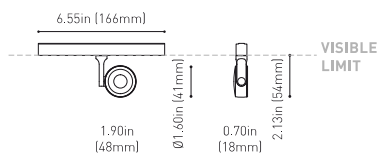

DIMENSIONS

ACCESSORIES

TRACK 48V OPTIONS

AWARDS

| | |
|-----------|--|
| Name | SIX XS 48V SHORT UL DIM DALI 23° 2700K NTW |
| Reference | U3350220NTW-S |
| Color | Textured black - White track |
| Category | Track Lights |

PRODUCT

| | |
|-----------------------|----------------|
| Type | LED |
| Gross luminous flux | 470 Lm |
| Color temperature | 2700 K |
| Chromatic stability | MacAdam Step 2 |
| Color Rendering Index | CRI>90 |
| Power | 4.5 W |
| Efficacy | 104 Lm/W |
| LED lifespan | L90B10>55.000h |

LIGHT SOURCE

| | |
|-------------------------|--------|
| Lighting efficiency | 86% |
| Delivered luminous flux | 404 Lm |
| Light beam angle | 23° |

LIGHTING FIXTURE | PHOTOMETRIC DATA

| | |
|----------------------------|--------|
| Power values of the system | 5,00 W |
| Dimming | DALI |

LIGHTING FIXTURE | ELECTRICAL DATA

| | |
|------------------------|-----------------------------------|
| Environmental location | DAMP |
| Swivel angle | 310° |
| Rotation angle | 360° |
| Track type | Track 48V |
| Weight | 0.25 lb 112 gr |
| Packaged weight | 0.35 lb 160 gr |
| Packaging dimensions | 7.48x5.71x0.94 in 190x145x24 mm |
| Materials | Aluminium - Polycarbonate |