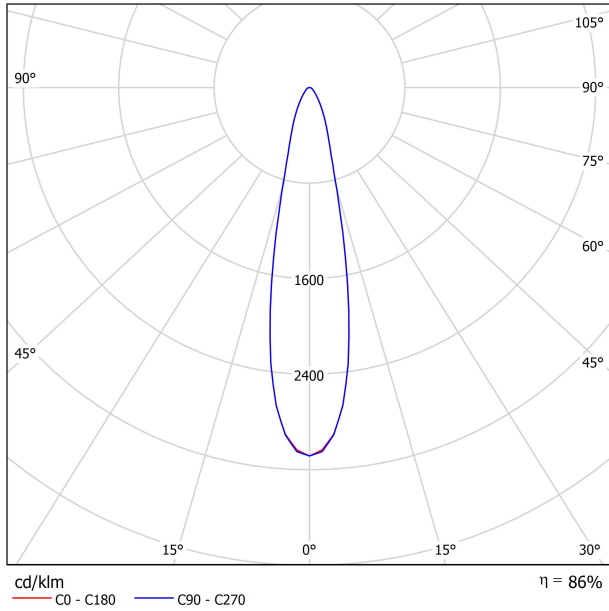

PRODUCT

| | |
|-----------------------|----------------|
| Type | LED |
| Gross luminous flux | 470 Lm |
| Color temperature | 2700 K |
| Chromatic stability | MacAdam Step 2 |
| Color Rendering Index | CRI>90 |
| Power | 4.5 W |
| Efficacy | 104 Lm/W |
| LED lifespan | L90B10>55.000h |

LIGHT SOURCE

| | |
|-------------------------|--------|
| Lighting efficiency | 86% |
| Delivered luminous flux | 404 Lm |
| Light beam angle | 23° |

LIGHTING FIXTURE | PHOTOMETRIC DATA

| | |
|----------------------------|--------|
| Power values of the system | 5,00 W |
| Dimming | DALI |

LIGHTING FIXTURE | ELECTRICAL DATA

| | |
|------------------------|-----------------------------------|
| Environmental location | DAMP |
| Swivel angle | 310° |
| Rotation angle | 360° |
| Track type | Track 48V |
| Weight | 0.25 lb 112 gr |
| Packaged weight | 0.35 lb 160 gr |
| Packaging dimensions | 7.48x5.71x0.94 in 190x145x24 mm |
| Materials | Aluminium - Polycarbonate |

POLAR DIAGRAM

CONICAL DIAGRAM