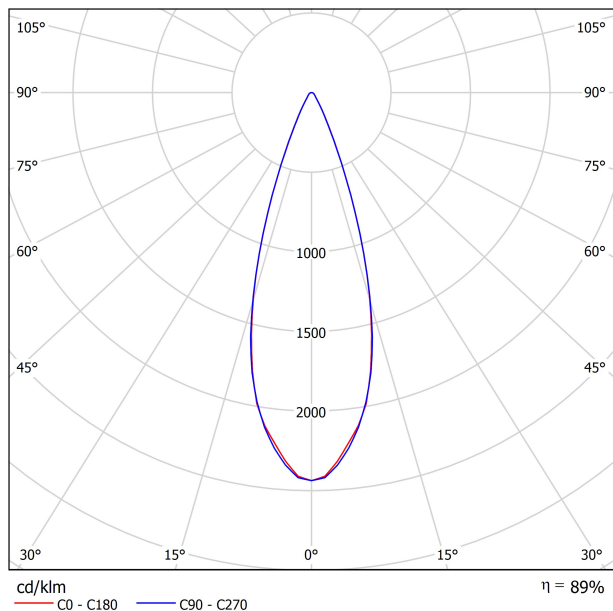

### LIGHT SOURCE

<b>Lighting efficiency</b>	89%
<b>Delivered luminous flux</b>	1077 Lm
<b>Light beam angle</b>	34°

### LIGHTING FIXTURE | PHOTOMETRIC DATA

<b>Power values of the system</b>	8,50 W
<b>Dimming</b>	DALI

### LIGHTING FIXTURE | ELECTRICAL DATA

<b>Environmental location</b>	DAMP
<b>Swivel angle</b>	310°
<b>Rotation angle</b>	360°
<b>Track type</b>	Track 48V
<b>Weight</b>	0.36 lb   164 gr
<b>Packaged weight</b>	0.46 lb   210 gr
<b>Packaging dimensions</b>	7.48x5.71x0.94 in   190x145x24 mm
<b>Materials</b>	Aluminium - Polycarbonate

POLAR DIAGRAM

CONICAL DIAGRAM