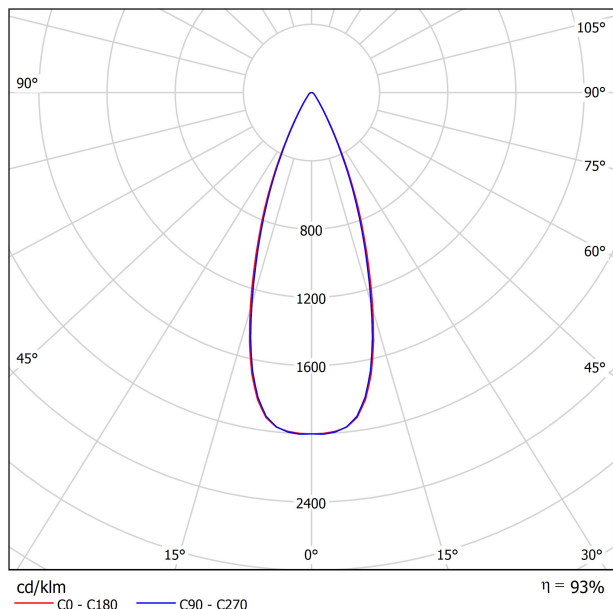

### DIMENSIONS

### LIGHT SOURCE

Lighting efficiency	93%
Delivered luminous flux	1907 Lm
Light beam angle	38°

### LIGHTING FIXTURE | ELECTRICAL DATA

Environmental location	DAMP
Swivel angle	310°
Rotation angle	360°
Track type	Track 48V
Weight	0.67 lb   303 gr
Packaged weight	0.83 lb   375 gr
Packaging dimensions	7.40 x 6.50 x 2.09 in   188 x 165 x 53 mm
Materials	Aluminium - Polycarbonate

POLAR DIAGRAM

CONICAL DIAGRAM