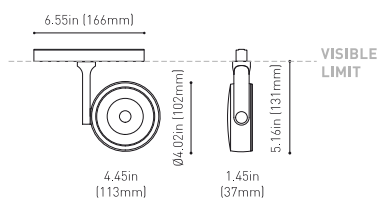

### DIMENSIONS

### AWARDS

Name	SIX L 48V SHORT UL DIM 0/10V 34° 2700K NTW
Reference	U3290120NTW-S
Color	Textured black - White track
Category	Track Lights

Type	LED
Gross luminous flux	2850 Lm
Color temperature	2700 K
Chromatic stability	MacAdam Step 2
Color Rendering Index	CRI>90
Power	24.5 W
Efficacy	116 Lm/W
LED lifespan	L90B10>55.000h

Lighting efficiency	90%
Delivered luminous flux	2565 Lm
Light beam angle	34°

Power values of the system	27,00 W
Dimming	0-10V

Environmental location	DAMP
Swivel angle	310°
Rotation angle	360°
Track type	Track 48V
Weight	1.18 lb   535 gr
Packaged weight	1.45 lb   660 gr
Packaging dimensions	8.58x7.68x2.44 in   218x195x62 mm
Materials	Aluminium - Polycarbonate