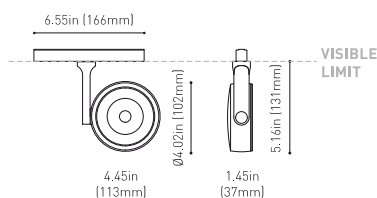

DIMENSIONS

ACCESSORIES

TRACK 48V OPTIONS

AWARDS

Name	SIX L 48V SHORT UL DIM DALI 26° 2700K WT
Reference	U3290230WT-S
Color	Textured white
Category	Track Lights

LIGHT SOURCE

Type	LED
Gross luminous flux	2850 Lm
Color temperature	2700 K
Chromatic stability	MacAdam Step 2
Color Rendering Index	CRI>90
Power	24.5 W
Efficacy	116 Lm/W
LED lifespan	L90B10>55.000h

LIGHTING FIXTURE | PHOTOMETRIC DATA

Lighting efficiency	93%
Delivered luminous flux	2651 Lm
Light beam angle	26°

LIGHTING FIXTURE | ELECTRICAL DATA

Power values of the system	27,00 W
Dimming	DALI

OTHER DATA

Environmental location	DAMP
Swivel angle	310°
Rotation angle	360°
Track type	Track 48V
Weight	1.18 lb 535 gr
Packaged weight	1.45 lb 660 gr
Packaging dimensions	8.58 x 7.68 x 2.44 in 218 x 195 x 62 mm
Materials	Aluminium - Polycarbonate

Six 48V is a family of spotlights for low voltage tracklight applications that stands out for its lightness and elegance. Available in L, M, S, and XS, its body; disk looking, rounded shaped, encloses an innovative combination of reflector and lens. The combined action of both, allows Six to direct light rays with the maximum uniformity in a very small distance that, at the same time, has made possible its differential design-reduced and minimalist-. In addition, Six can be freely articulated due to its airy arm which allows the spotlight to be orientated in any direction.