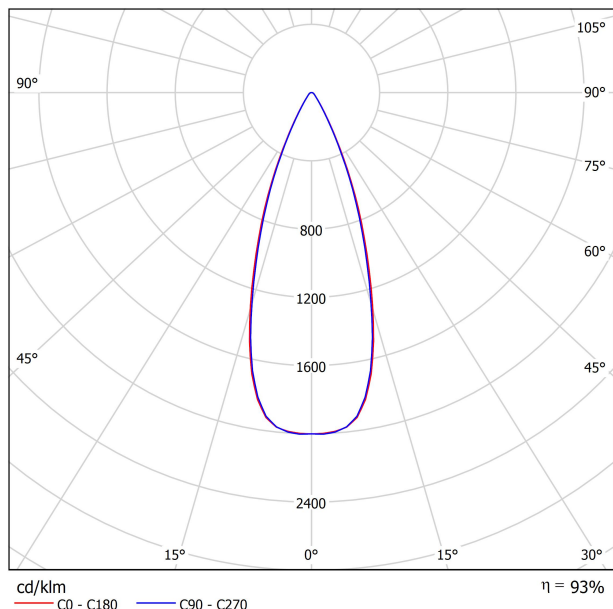

DIMENSIONS

ACCESORIES

TRACK 48V OPTIONS

AWARDS

Name	SIX M 48V SHORT UL DIM 0/10V 38° 3000K WTW
Reference	U3300131WTW-S
Color	Textured white - White track
Category	Track Lights

Type	LED
Gross luminous flux	2130 Lm
Color temperature	3000 K
Chromatic stability	MacAdam Step 2
Color Rendering Index	CRI>90
Power	17 W
Efficacy	125 Lm/W
LED lifespan	L90B10>55.000h

Lighting efficiency	93%
Delivered luminous flux	1981 Lm
Light beam angle	38°

Power values of the system	18,00 W
Dimming	0-10V

Environmental location	DAMP
Swivel angle	310°
Rotation angle	360°
Track type	Track 48V
Weight	0.67 lb 303 gr
Packaged weight	0.83 lb 375 gr
Packaging dimensions	7.40x6.50x2.09 in 188x165x53 mm
Materials	Aluminium - Polycarbonate

PRODUCT

LIGHT SOURCE

LIGHTING FIXTURE | PHOTOMETRIC DATA

LIGHTING FIXTURE | ELECTRICAL DATA

OTHER DATA

Six 48V is a family of spotlights for low voltage tracklight applications that stands out for its lightness and elegance. Available in L, M, S, and XS, its body; disk looking, rounded shaped, encloses an innovative combination of reflector and lens. The combined action of both, allows Six to direct light rays with the maximum uniformity in a very small distance that, at the same time, has made possible its differential design-reduced and minimalist-. In addition, Six can be freely articulated due to its airy arm which allows the spotlight to be orientated in any direction.

POLAR DIAGRAM

CONICAL DIAGRAM