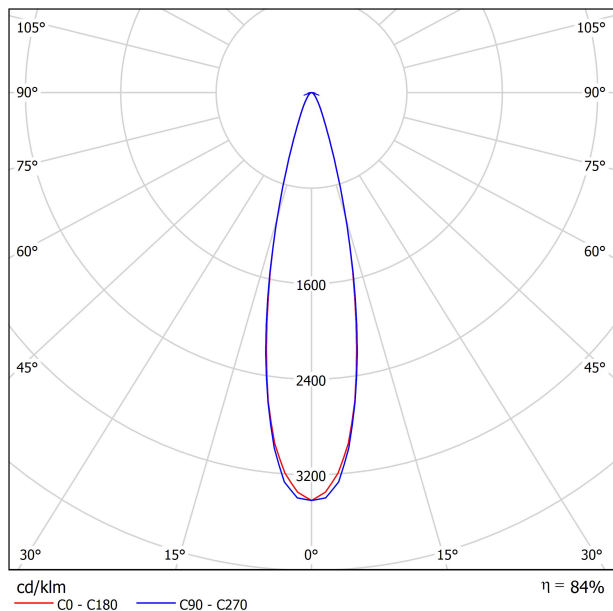

POLAR DIAGRAM