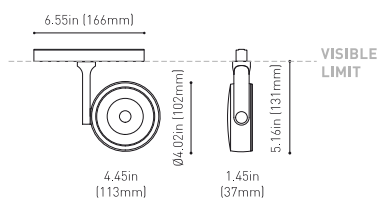

DIMENSIONS

ACCESSORIES

TRACK 48V OPTIONS

AWARDS

Name	SIX L 48V SHORT UL DIM DALI 17° 3000K NT
Reference	U3290211NT-S
Color	Textured black
Category	Track Lights

PRODUCT

Type	LED
Gross luminous flux	2950 Lm
Color temperature	3000 K
Chromatic stability	MacAdam Step 2
Color Rendering Index	CRI>90
Power	24.5 W
Efficacy	120 Lm/W
LED lifespan	L90B10>55.000h

LIGHT SOURCE

Lighting efficiency	93%
Delivered luminous flux	2744 Lm
Light beam angle	17°

LIGHTING FIXTURE | PHOTOMETRIC DATA

Power values of the system	27,00 W
Dimming	DALI

LIGHTING FIXTURE | ELECTRICAL DATA

Environmental location	DAMP
Swivel angle	310°
Rotation angle	360°
Track type	Track 48V
Weight	1.18 lb 535 gr
Packaged weight	1.45 lb 660 gr
Packaging dimensions	8.58 x 7.68 x 2.44 in 218 x 195 x 62 mm
Materials	Aluminium - Polycarbonate

OTHER DATA

Six 48V is a family of spotlights for low voltage tracklight applications that stands out for its lightness and elegance. Available in L, M, S, and XS, its body; disk looking, rounded shaped, encloses an innovative combination of reflector and lens. The combined action of both, allows Six to direct light rays with the maximum uniformity in a very small distance that, at the same time, has made possible its differential design-reduced and minimalist-. In addition, Six can be freely articulated due to its airy arm which allows the spotlight to be orientated in any direction.