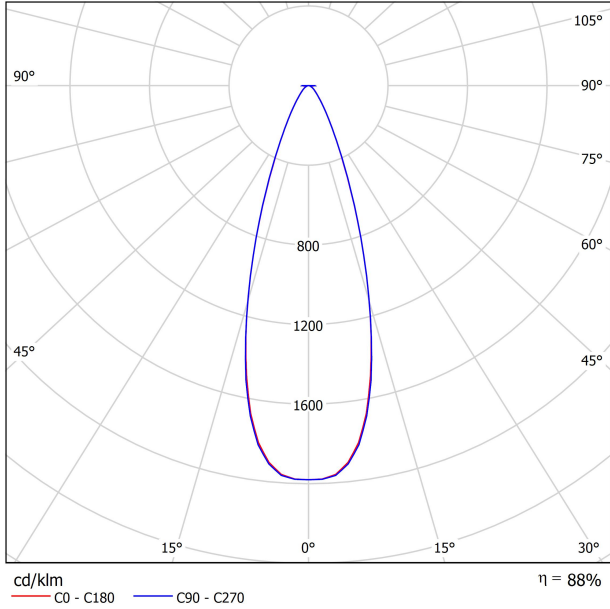

### LIGHT SOURCE

Lighting efficiency	88%
Delivered luminous flux	440 Lm
Light beam angle	34°

### LIGHTING FIXTURE | PHOTOMETRIC DATA

Power values of the system	5,00 W
Dimming	0-10V

### LIGHTING FIXTURE | ELECTRICAL DATA

Environmental location	DAMP
Swivel angle	310°
Rotation angle	360°
Track type	Track 48V
Weight	0.25 lb   112 gr
Packaged weight	0.35 lb   160 gr
Packaging dimensions	7.48x5.71x0.94 in   190x145x24 mm
Materials	Aluminium - Polycarbonate

POLAR DIAGRAM

CONICAL DIAGRAM