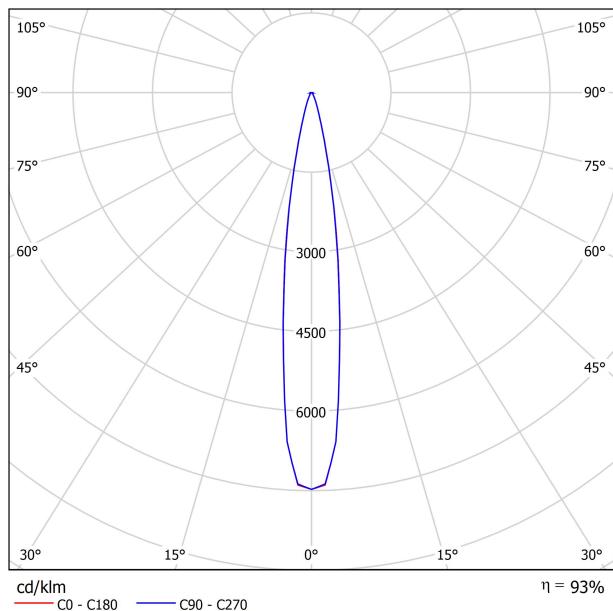

### LIGHT SOURCE

Lighting efficiency	93%
Delivered luminous flux	2744 Lm
Light beam angle	17°

### LIGHTING FIXTURE | PHOTOMETRIC DATA

Power values of the system	27,00 W
Dimming	DALI

### LIGHTING FIXTURE | ELECTRICAL DATA

Environmental location	DAMP
Swivel angle	310°
Rotation angle	360°
Track type	Track 48V
Weight	1.18 lb   535 gr
Packaged weight	1.45 lb   660 gr
Packaging dimensions	8.58x7.68x2.44 in   218x195x62 mm
Materials	Aluminium - Polycarbonate

POLAR DIAGRAM

CONICAL DIAGRAM