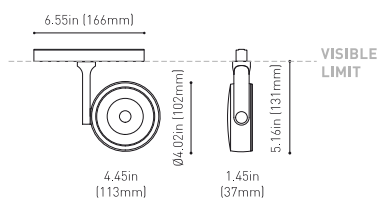

### DIMENSIONS

### AWARDS

Name	SIX L 48V SHORT UL DIM DALI 17° 3000K WTW
Reference	U3290211WTW-S
Color	Textured white - White track
Category	Track Lights

### LIGHTING FIXTURE | PHOTOMETRIC DATA

Power values of the system	27,00 W
Dimming	DALI

### LIGHTING FIXTURE | ELECTRICAL DATA

Environmental location	DAMP
Swivel angle	310°
Rotation angle	360°
Track type	Track 48V
Weight	1.18 lb   535 gr
Packaged weight	1.45 lb   660 gr
Packaging dimensions	8.58x7.68x2.44 in   218x195x62 mm
Materials	Aluminium - Polycarbonate