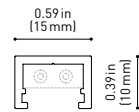

MINIMAL TRACK 24V Suspension UL

Profile 2m UL

U384-02-00- | N |

Rubber Cable n x 1m UL

U400-00-01- | N |

n = Total Length of System
1m = 39.37in

24V | Max. 4A