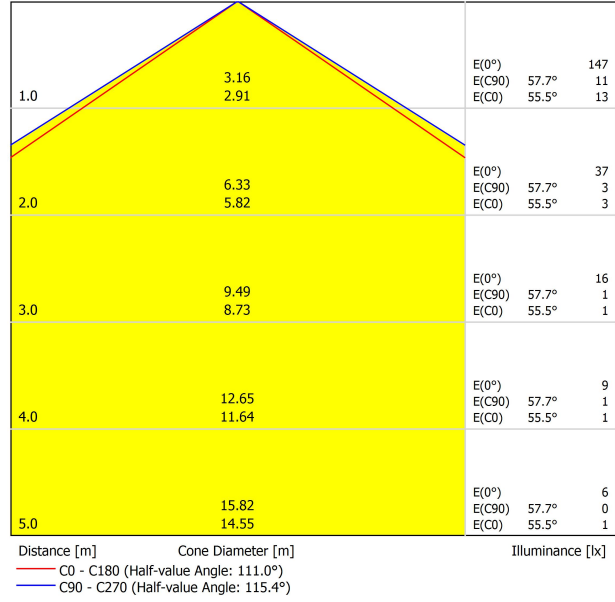

LIGHT SOURCE

Lighting efficiency	52%
Delivered luminous flux	426 Lm
Light beam angle	113°

LIGHTING FIXTURE | PHOTOMETRIC DATA

Power values of the system	5,50 W
Dimming	Dim options

LIGHTING FIXTURE | ELECTRICAL DATA

POLAR DIAGRAM

CONICAL DIAGRAM

UGR

Glare Evaluation According to UGR											
ρ Ceiling		70	70	50	50	30	70	70	50	50	30
ρ Walls		50	30	50	30	30	50	30	50	30	30
ρ Floor		20	20	20	20	20	20	20	20	20	20
Room Size X Y		Viewing direction at right angles to lamp axis					Viewing direction parallel to lamp axis				
2H	2H	21.8	23.2	22.1	23.4	23.7	22.1	23.5	22.4	23.7	23.9
	3H	23.7	24.9	24.0	25.2	25.4	24.0	25.2	24.3	25.5	25.8
	4H	24.4	25.5	24.7	25.8	26.1	24.7	25.9	25.1	26.2	26.4
	6H	24.9	26.0	25.3	26.3	26.6	25.3	26.4	25.7	26.7	27.0
	8H	25.1	26.2	25.5	26.5	26.8	25.5	26.5	25.9	26.8	27.2
	12H	25.3	26.2	25.6	26.6	26.9	25.6	26.6	26.0	27.0	27.3
4H	2H	22.5	23.6	22.8	23.9	24.2	22.7	23.8	23.0	24.1	24.4
	3H	24.5	25.5	24.9	25.8	26.2	24.8	25.8	25.2	26.1	26.4
	4H	25.4	26.3	25.8	26.6	27.0	25.7	26.5	26.1	26.9	27.3
	6H	26.1	26.9	26.5	27.2	27.6	26.4	27.1	26.8	27.5	27.9
	8H	26.3	27.0	26.8	27.4	27.9	26.7	27.4	27.1	27.8	28.2
	12H	26.5	27.2	27.0	27.6	28.0	26.9	27.5	27.3	27.9	28.3
8H	4H	25.7	26.4	26.2	26.8	27.3	26.0	26.7	26.4	27.1	27.5
	6H	26.6	27.2	27.1	27.6	28.1	26.9	27.4	27.3	27.9	28.3
	8H	26.9	27.4	27.4	27.9	28.4	27.2	27.7	27.7	28.2	28.6
	12H	27.2	27.6	27.7	28.1	28.6	27.5	27.9	28.0	28.4	28.9
12H	4H	25.8	26.4	26.2	26.8	27.3	26.0	26.7	26.5	27.1	27.5
	6H	26.7	27.2	27.2	27.6	28.1	26.9	27.4	27.4	27.9	28.4
	8H	27.1	27.5	27.6	28.0	28.5	27.3	27.8	27.8	28.2	28.7
Variation of the observer position for the luminaire distances S											
S = 1.0H		+0.1 / -0.1					+0.1 / -0.1				
S = 1.5H		+0.2 / -0.3					+0.2 / -0.3				
S = 2.0H		+0.3 / -0.6					+0.3 / -0.6				
Standard table		BK06					BK06				
Correction Summand		8.1					8.3				
Corrected Glare Indices referring to 820lm Total Luminous Flux											