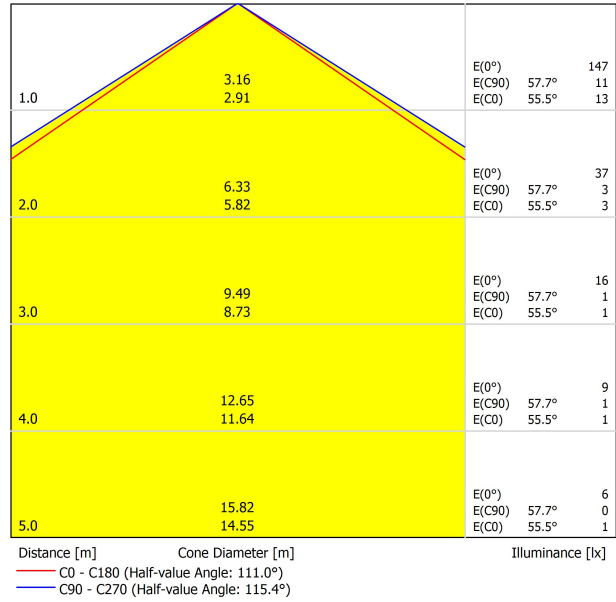

LIGHT SOURCE

Lighting efficiency	52%
Delivered luminous flux	426 Lm
Light beam angle	113°

LIGHTING FIXTURE | PHOTOMETRIC DATA

Power values of the system	5,50 W
Dimming	Dim options

LIGHTING FIXTURE | ELECTRICAL DATA

POLAR DIAGRAM

CONICAL DIAGRAM

UGR

Glare Evaluation According to UGR											
ρ Ceiling		70	70	50	50	30	70	70	50	50	30
ρ Walls		50	30	50	30	30	50	30	50	30	30
ρ Floor		20	20	20	20	20	20	20	20	20	20
Room Size X Y		Viewing direction at right angles to lamp axis					Viewing direction parallel to lamp axis				
2H	2H	21.8	23.2	22.1	23.4	23.7	22.1	23.5	22.4	23.7	23.9
	3H	23.7	24.9	24.0	25.2	25.4	24.0	25.2	24.3	25.5	25.8
	4H	24.4	25.5	24.7	25.8	26.1	24.7	25.9	25.1	26.2	26.4
	6H	24.9	26.0	25.3	26.3	26.6	25.3	26.4	25.7	26.7	27.0
	8H	25.1	26.2	25.5	26.5	26.8	25.5	26.5	25.9	26.8	27.2
	12H	25.3	26.2	25.6	26.6	26.9	25.6	26.6	26.0	27.0	27.3
4H	2H	22.5	23.6	22.8	23.9	24.2	22.7	23.8	23.0	24.1	24.4
	3H	24.5	25.5	24.9	25.8	26.2	24.8	25.8	25.2	26.1	26.4
	4H	25.4	26.3	25.8	26.6	27.0	25.7	26.5	26.1	26.9	27.3
	6H	26.1	26.9	26.5	27.2	27.6	26.4	27.1	26.8	27.5	27.9
	8H	26.3	27.0	26.8	27.4	27.9	26.7	27.4	27.1	27.8	28.2
	12H	26.5	27.2	27.0	27.6	28.0	26.9	27.5	27.3	27.9	28.3
8H	4H	25.7	26.4	26.2	26.8	27.3	26.0	26.7	26.4	27.1	27.5
	6H	26.6	27.2	27.1	27.6	28.1	26.9	27.4	27.3	27.9	28.3
	8H	26.9	27.4	27.4	27.9	28.4	27.2	27.7	27.7	28.2	28.6
	12H	27.2	27.6	27.7	28.1	28.6	27.5	27.9	28.0	28.4	28.9
12H	4H	25.8	26.4	26.2	26.8	27.3	26.0	26.7	26.5	27.1	27.5
	6H	26.7	27.2	27.2	27.6	28.1	26.9	27.4	27.4	27.9	28.4
	8H	27.1	27.5	27.6	28.0	28.5	27.3	27.8	27.8	28.2	28.7
Variation of the observer position for the luminaire distances S											
S = 1.0H		+0.1 / -0.1					+0.1 / -0.1				
S = 1.5H		+0.2 / -0.3					+0.2 / -0.3				
S = 2.0H		+0.3 / -0.6					+0.3 / -0.6				
Standard table		BK06					BK06				
Correction Summand		8.1					8.3				
Corrected Glare Indices referring to 820lm Total Luminous Flux											