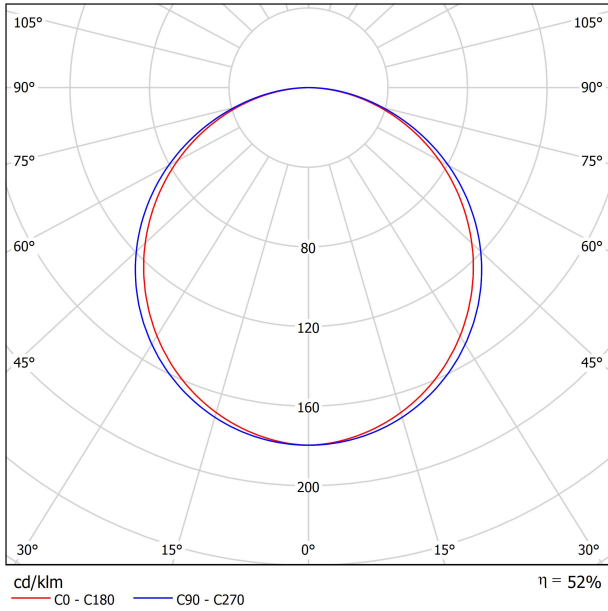

LIGHT SOURCE

Lighting efficiency	52%
Delivered luminous flux	426 Lm
Light beam angle	113°

LIGHTING FIXTURE | PHOTOMETRIC DATA

Power values of the system	5,50 W
Dimming	Dim options

LIGHTING FIXTURE | ELECTRICAL DATA

POLAR DIAGRAM

CONICAL DIAGRAM

UGR

Glare Evaluation According to UGR											
ρ Ceiling		70	70	50	50	30	70	70	50	50	30
ρ Walls		50	30	50	30	30	50	30	50	30	30
ρ Floor		20	20	20	20	20	20	20	20	20	20
Room Size X Y		Viewing direction at right angles to lamp axis					Viewing direction parallel to lamp axis				
2H	2H	21.8	23.2	22.1	23.4	23.7	22.1	23.5	22.4	23.7	23.9
	3H	23.7	24.9	24.0	25.2	25.4	24.0	25.2	24.3	25.5	25.8
	4H	24.4	25.5	24.7	25.8	26.1	24.7	25.9	25.1	26.2	26.4
	6H	24.9	26.0	25.3	26.3	26.6	25.3	26.4	25.7	26.7	27.0
	8H	25.1	26.2	25.5	26.5	26.8	25.5	26.5	25.9	26.8	27.2
	12H	25.3	26.2	25.6	26.6	26.9	25.6	26.6	26.0	27.0	27.3
4H	2H	22.5	23.6	22.8	23.9	24.2	22.7	23.8	23.0	24.1	24.4
	3H	24.5	25.5	24.9	25.8	26.2	24.8	25.8	25.2	26.1	26.4
	4H	25.4	26.3	25.8	26.6	27.0	25.7	26.5	26.1	26.9	27.3
	6H	26.1	26.9	26.5	27.2	27.6	26.4	27.1	26.8	27.5	27.9
	8H	26.3	27.0	26.8	27.4	27.9	26.7	27.4	27.1	27.8	28.2
	12H	26.5	27.2	27.0	27.6	28.0	26.9	27.5	27.3	27.9	28.3
8H	4H	25.7	26.4	26.2	26.8	27.3	26.0	26.7	26.4	27.1	27.5
	6H	26.6	27.2	27.1	27.6	28.1	26.9	27.4	27.3	27.9	28.3
	8H	26.9	27.4	27.4	27.9	28.4	27.2	27.7	27.7	28.2	28.6
	12H	27.2	27.6	27.7	28.1	28.6	27.5	27.9	28.0	28.4	28.9
12H	4H	25.8	26.4	26.2	26.8	27.3	26.0	26.7	26.5	27.1	27.5
	6H	26.7	27.2	27.2	27.6	28.1	26.9	27.4	27.4	27.9	28.4
	8H	27.1	27.5	27.6	28.0	28.5	27.3	27.8	27.8	28.2	28.7
Variation of the observer position for the luminaire distances S											
S = 1.0H		+0.1 / -0.1					+0.1 / -0.1				
S = 1.5H		+0.2 / -0.3					+0.2 / -0.3				
S = 2.0H		+0.3 / -0.6					+0.3 / -0.6				
Standard table		BK06					BK06				
Correction Summand		8.1					8.3				
Corrected Glare Indices referring to 820lm Total Luminous Flux											