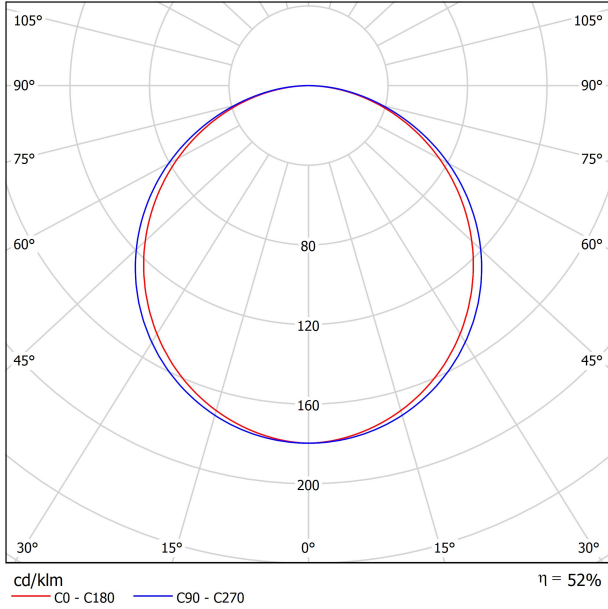

LIGHT SOURCE

Lighting efficiency	52%
Delivered luminous flux	426 Lm
Light beam angle	113°

LIGHTING FIXTURE | PHOTOMETRIC DATA

Power values of the system	5,50 W
Dimming	Dim options

LIGHTING FIXTURE | ELECTRICAL DATA

POLAR DIAGRAM

CONICAL DIAGRAM

UGR

Glare Evaluation According to UGR											
ρ Ceiling		70	70	50	50	30	70	70	50	50	30
ρ Walls		50	30	50	30	30	50	30	50	30	30
ρ Floor		20	20	20	20	20	20	20	20	20	20
Room Size X Y		Viewing direction at right angles to lamp axis					Viewing direction parallel to lamp axis				
2H	2H	21.8	23.2	22.1	23.4	23.7	22.1	23.5	22.4	23.7	23.9
	3H	23.7	24.9	24.0	25.2	25.4	24.0	25.2	24.3	25.5	25.8
	4H	24.4	25.5	24.7	25.8	26.1	24.7	25.9	25.1	26.2	26.4
	6H	24.9	26.0	25.3	26.3	26.6	25.3	26.4	25.7	26.7	27.0
	8H	25.1	26.2	25.5	26.5	26.8	25.5	26.5	25.9	26.8	27.2
	12H	25.3	26.2	25.6	26.6	26.9	25.6	26.6	26.0	27.0	27.3
4H	2H	22.5	23.6	22.8	23.9	24.2	22.7	23.8	23.0	24.1	24.4
	3H	24.5	25.5	24.9	25.8	26.2	24.8	25.8	25.2	26.1	26.4
	4H	25.4	26.3	25.8	26.6	27.0	25.7	26.5	26.1	26.9	27.3
	6H	26.1	26.9	26.5	27.2	27.6	26.4	27.1	26.8	27.5	27.9
	8H	26.3	27.0	26.8	27.4	27.9	26.7	27.4	27.1	27.8	28.2
	12H	26.5	27.2	27.0	27.6	28.0	26.9	27.5	27.3	27.9	28.3
8H	4H	25.7	26.4	26.2	26.8	27.3	26.0	26.7	26.4	27.1	27.5
	6H	26.6	27.2	27.1	27.6	28.1	26.9	27.4	27.3	27.9	28.3
	8H	26.9	27.4	27.4	27.9	28.4	27.2	27.7	27.7	28.2	28.6
	12H	27.2	27.6	27.7	28.1	28.6	27.5	27.9	28.0	28.4	28.9
12H	4H	25.8	26.4	26.2	26.8	27.3	26.0	26.7	26.5	27.1	27.5
	6H	26.7	27.2	27.2	27.6	28.1	26.9	27.4	27.4	27.9	28.4
	8H	27.1	27.5	27.6	28.0	28.5	27.3	27.8	27.8	28.2	28.7
Variation of the observer position for the luminaire distances S											
S = 1.0H		+0.1 / -0.1					+0.1 / -0.1				
S = 1.5H		+0.2 / -0.3					+0.2 / -0.3				
S = 2.0H		+0.3 / -0.6					+0.3 / -0.6				
Standard table		BK06					BK06				
Correction Summand		8.1					8.3				
Corrected Glare Indices referring to 820lm Total Luminous Flux											