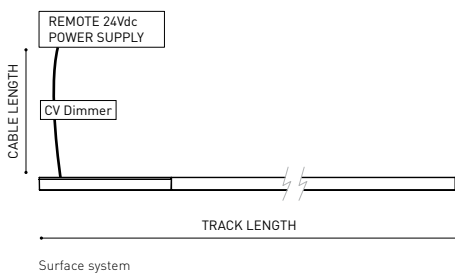

Connection diagrams:

UL DROP VOLTAGE TABLE

POWER	CABLE SECTION	CABLE LENGTH			
		<16.40 ft <5 m	<32.80 ft <10 m	<65.62 ft <20 m	<98.43 ft <30 m
60 W	AWG18	98.43 ft 30 m	98.43 ft 30 m	65.62 ft 20 m	32.80 ft 10 m
	AWG16	98.43 ft 30 m	98.43 ft 30 m	98.43 ft 30 m	65.62 ft 20 m
96 W	AWG18	65.62 ft 20 m	32.80 ft 10 m	X	X
	AWG16	65.62 ft 20 m	65.62 ft 20 m	32.80 ft 10 m	X