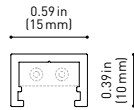

MINIMAL TRACK 24V Suspension UL

Profile 2m UL

U384-02-00- | N |

Rubber Cable n x 1m UL

U400-00-01- | N |

n = Total Length of System
1m = 39.37in

24V | Max. 4A