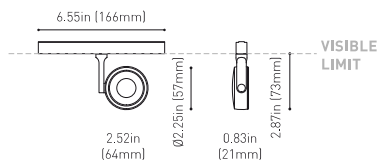

DIMENSIONS

ACCESSORIES

TRACK 48V OPTIONS

AWARDS

PRODUCT

Name	SIX S 48V SHORT UL DIM 0/10V 17° 2700K WTW
Reference	U3330110WTW-S
Color	Textured white - White track
Category	Track Lights

LIGHT SOURCE

Type	LED
Gross luminous flux	1070 Lm
Color temperature	2700 K
Chromatic stability	MacAdam Step 2
Color Rendering Index	CRI>90
Power	9 W
Efficacy	119 Lm/W
LED lifespan	L80B10>60.000h

LIGHTING FIXTURE | PHOTOMETRIC DATA

Lighting efficiency	86%
Delivered luminous flux	920 Lm
Light beam angle	17°

LIGHTING FIXTURE | ELECTRICAL DATA

Power values of the system	8,50 W
Dimming	0-10V

OTHER DATA

Environmental location	DAMP
Swivel angle	310°
Rotation angle	360°
Track type	Track 48V
Weight	0.36 lb 164 gr
Packaged weight	0.46 lb 210 gr
Packaging dimensions	7.48x5.71x0.94 in 190x145x24 mm
Materials	Aluminium - Polycarbonate

Six 48V is a family of spotlights for low voltage tracklight applications that stands out for its lightness and elegance. Available in L, M, S, and XS, its body; disk looking, rounded shaped, encloses an innovative combination of reflector and lens. The combined action of both, allows Six to direct light rays with the maximum uniformity in a very small distance that, at the same time, has made possible its differential design-reduced and minimalist-. In addition, Six can be freely articulated due to its airy arm which allows the spotlight to be orientated in any direction.