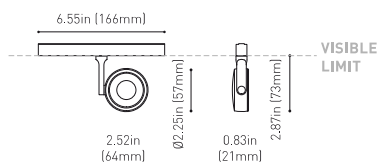

DIMENSIONS

ACCESSORIES

TRACK 48V OPTIONS

AWARDS

PRODUCT

Name	SIX S 48V SHORT UL DIM 0/10V 17° 3000K NT
Reference	U3330111NT-S
Color	Textured black
Category	Track Lights

LIGHT SOURCE

Type	LED
Gross luminous flux	1140 Lm
Color temperature	3000 K
Chromatic stability	MacAdam Step 2
Color Rendering Index	CRI>90
Power	9 W
Efficacy	127 Lm/W
LED lifespan	L80B10>60.000h

LIGHTING FIXTURE | PHOTOMETRIC DATA

Lighting efficiency	86%
Delivered luminous flux	980 Lm
Light beam angle	17°

LIGHTING FIXTURE | ELECTRICAL DATA

Power values of the system	8,50 W
Dimming	0-10V

OTHER DATA

Environmental location	DAMP
Swivel angle	310°
Rotation angle	360°
Track type	Track 48V
Weight	0.36 lb 164 gr
Packaged weight	0.46 lb 210 gr
Packaging dimensions	7.48 x 5.71 x 0.94 in 190 x 145 x 24 mm
Materials	Aluminium - Polycarbonate

Six 48V is a family of spotlights for low voltage tracklight applications that stands out for its lightness and elegance. Available in L, M, S, and XS, its body; disk looking, rounded shaped, encloses an innovative combination of reflector and lens. The combined action of both, allows Six to direct light rays with the maximum uniformity in a very small distance that, at the same time, has made possible its differential design-reduced and minimalist-. In addition, Six can be freely articulated due to its airy arm which allows the spotlight to be orientated in any direction.