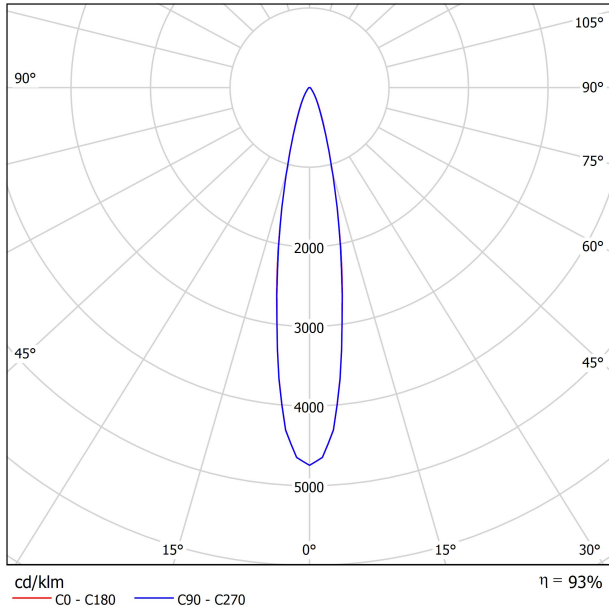

POLAR DIAGRAM