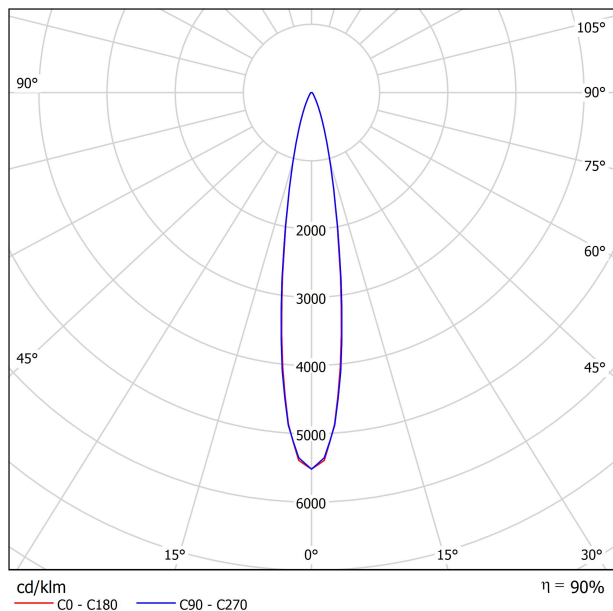

### PRODUCT

Type	LED
Gross luminous flux	530 Lm
Color temperature	4000 K
Chromatic stability	MacAdam Step 2
Color Rendering Index	CRI>90
Power	4.5 W
Efficacy	118 Lm/W
LED lifespan	L90B10>55.000h

### LIGHT SOURCE

Lighting efficiency	90%
Delivered luminous flux	477 Lm
Light beam angle	17°

### LIGHTING FIXTURE | ELECTRICAL DATA

Environmental location	DAMP
Swivel angle	310°
Rotation angle	360°
Track type	Track 48V
Weight	0.25 lb   112 gr
Packaged weight	0.35 lb   160 gr
Packaging dimensions	7.48 x 5.71 x 0.94 in   190 x 145 x 24 mm
Materials	Aluminium - Polycarbonate

POLAR DIAGRAM

CONICAL DIAGRAM