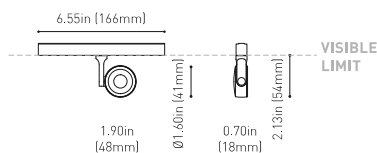

### DIMENSIONS

### AWARDS

Name	SIX XS 48V SHORT UL DIM 0/10V 17° 4000K WT
Reference	U3350112WT-S
Color	Textured white
Category	Track Lights

### LIGHT SOURCE

Lighting efficiency	90%
Delivered luminous flux	477 Lm
Light beam angle	17°

### LIGHTING FIXTURE | ELECTRICAL DATA

Environmental location	DAMP
Swivel angle	310°
Rotation angle	360°
Track type	Track 48V
Weight	0.25 lb   112 gr
Packaged weight	0.35 lb   160 gr
Packaging dimensions	7.48 x 5.71 x 0.94 in   190 x 145 x 24 mm
Materials	Aluminium - Polycarbonate