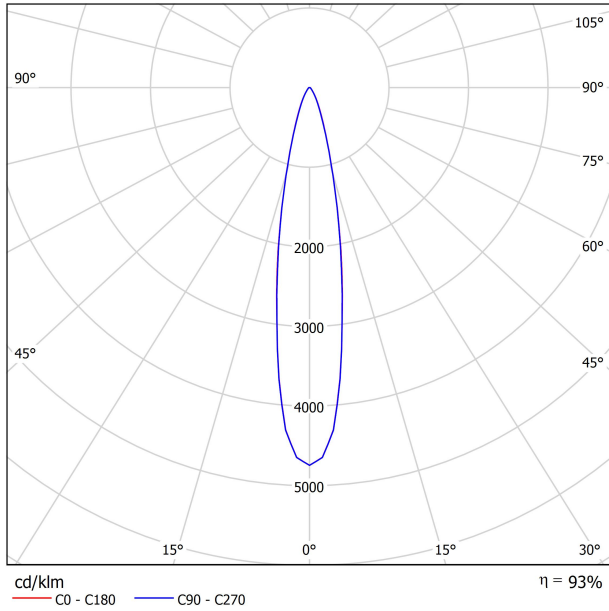

DIMENSIONS

ACCESORIES

TRACK 48V OPTIONS

AWARDS

Name	SIX M 48V SHORT UL DIM DALI 19° 4000K NTW
Reference	U3300212NTW-S
Color	Textured black - White track
Category	Track Lights

Type	LED
Gross luminous flux	2160 Lm
Color temperature	4000 K
Chromatic stability	MacAdam Step 2
Color Rendering Index	CRI>90
Power	17 W
Efficacy	127 Lm/W
LED lifespan	L90B10>55.000h

Lighting efficiency	93%
Delivered luminous flux	2009 Lm
Light beam angle	19°

Power values of the system	18,00 W
Dimming	DALI

Environmental location	DAMP
Swivel angle	310°
Rotation angle	360°
Track type	Track 48V
Weight	0.67 lb 303 gr
Packaged weight	0.83 lb 375 gr
Packaging dimensions	7.40x6.50x2.09 in 188x165x53 mm
Materials	Aluminium - Polycarbonate

POLAR DIAGRAM

CONICAL DIAGRAM